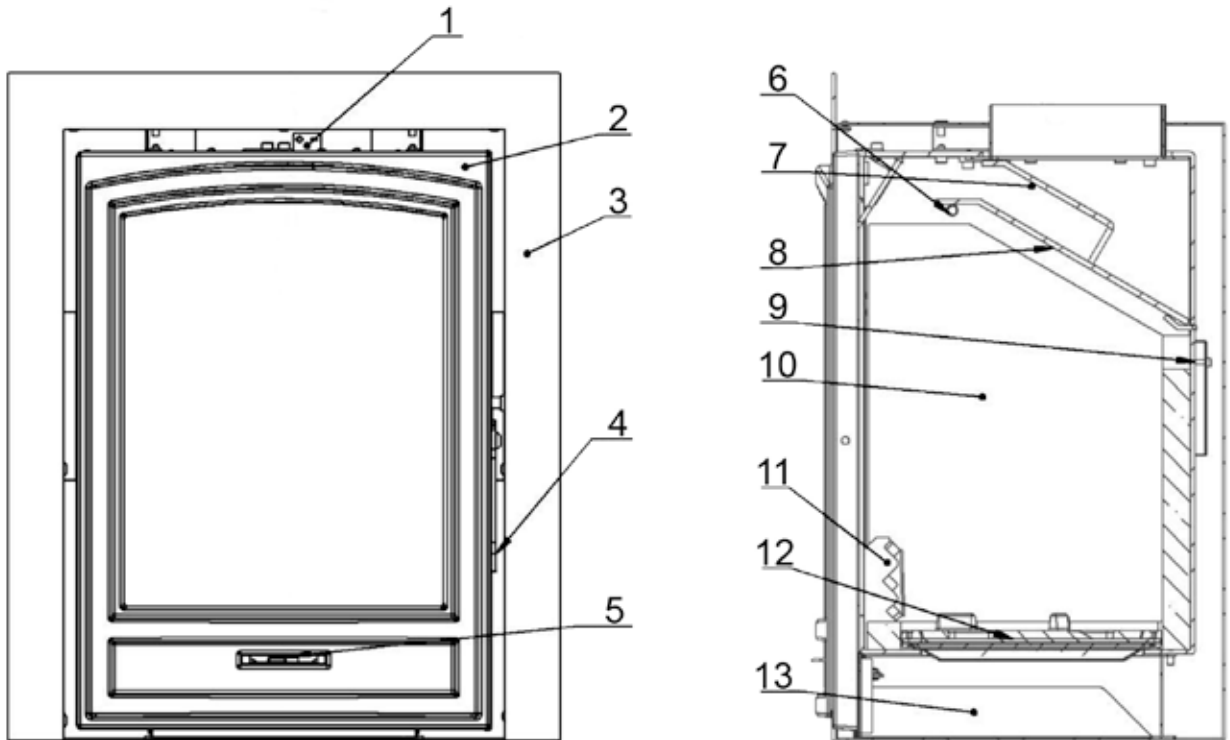

# TITUS STOVE PARTS LIST

14

**Multi Tool Details**

Flat end for picking up and carrying ashpan

Round end for operating door handle and primary air/grate control

No	DESCRIPTION
01	Airwash Control
02	Door
03	Trim
04	Door Handle
05	Grate Lever Primary Air Control
06	Baffle Support Pin
07	Upper Baffle Plate
08	Baffle Plate
09	Tertiary Air Inlets
10	Firebox Liner
11	Fuel Retainer
12	Grate
13	Ashpan
14	Multi Tool