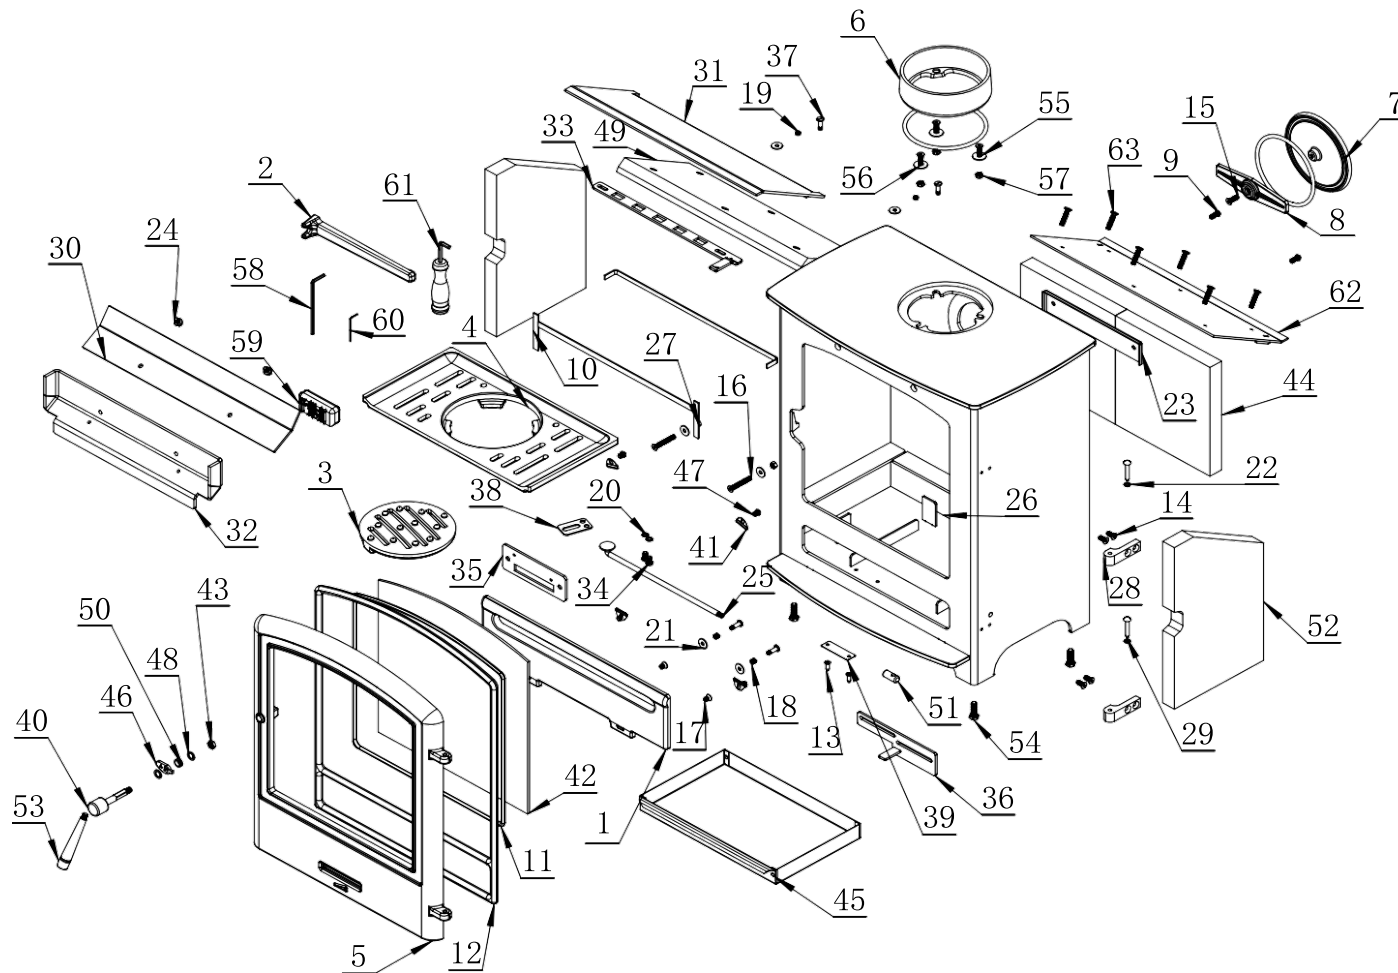

Sirocco 5 Eco's Part List

NOTE: For all spare parts enquiries visit www.firespares.direct or call (0191) 4974280

CAST-IRON PARTS & REPLACEMENT COMPONENTS (see Assembly Details)

No.	Parts Name	Code	Quantity
1	Fire Fence	LS020520A	1
2	Ashpan Tool	CA0105	1
3	Moving Grate	I17S15	1
4	Grate	LS020514	1
5	Fire Door	LS020507BV1	1
6	Spigot	125	1
7	Flue Cover Blanking Plate	C125	1
8	Blanking Plate Locking Bar	C125Y	1
9	Screw(+)	CA02109	2
10	Glass fibre tape	CA0804-1	1
11	Glass fibre rope	CA0801	1
12	Glass fibre rope	CA0809	1
13	Stainless steel rivet	BXGMD-2	2
14	Bolt	CA0273	4
15	Bolt	CA0274	1
16	Bolt	CA0276-1	2
17	Bolt	CA02932	2
18	Spring	CA0707	2
19	Spring	CA0708	2
20	Spring washer	CA0501	2
21	Washer	CA0301	6
22	Washer	CA0319	2
23	Back air inlet box	CA19-LS0205U	1
24	Hexagon flange bolt	CA0294-1	2
25	Riddling Rod	CA1401-LS0205HD1	1
26	Stove Body	CA22-LS0205U	1
27	Nut	CA0402	2
28	Fixing plate	CA1914-LS0205HD2	2
29	Door pivot pin	CA0608	2
30	Upper baffle plate 2	CA22-LS0205U-12-2	1
31	Upper baffle plate 1	CA22-LS0205U-12-1	1
32	Air Wash Base	CA22-LS0205U-09	1
33	Air Wash Shutter	CA1113-LS0205UHD3SE	1
34	Bolt	CA0211	2
35	Under Air Damper	CA1118-LS0205U	1
36	Under Air Plate	CA1114-LS0205U	1
37	Axial Fibre	CAL0112	4
38	Adapter Plate	CA1102-I	1
39	Serial Number Plate	CAL0101-ZJ	1