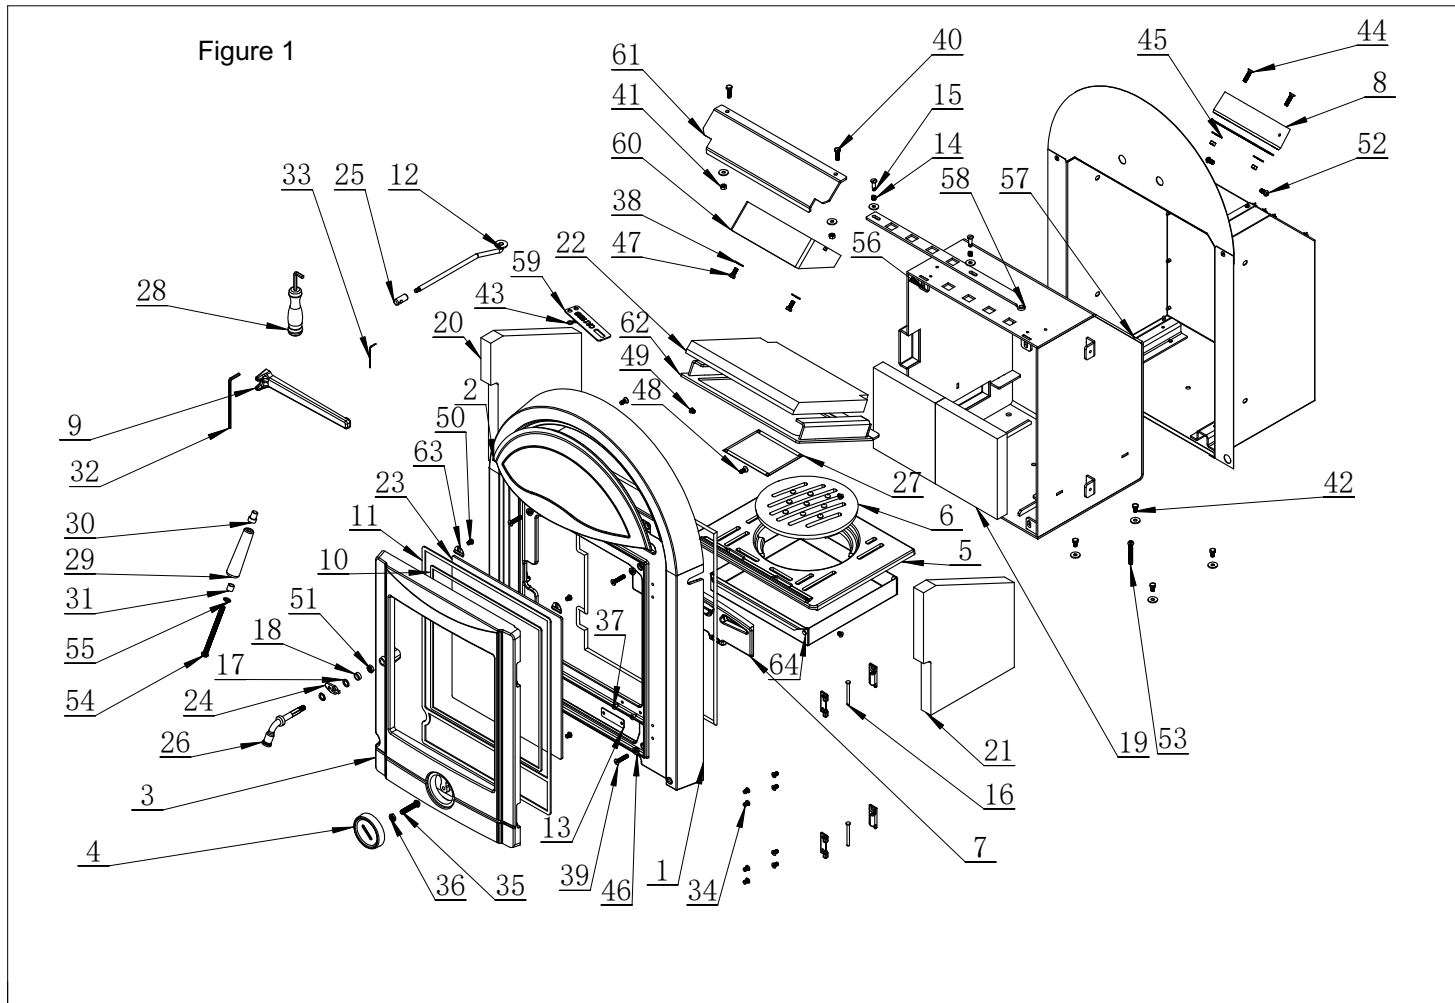

EXPLODED DIAGRAM

NOTE: For all spare parts enquiries visit www.firespares.direct or call (0191) 4974280

REPLACEMENT COMPONENTS (See Exploded Diagram)

SPARE PARTS TABLE			
No.	Name	Code	Quantity
1	Frame	I1403	1
2	Door	I1407	1
3	Spin valve	CAF0660	1
4	Grate	I2514	1
5	Moving grate	I1115	1
6	Fire Fence	I1120V2	1
7	Collar	125-2	1
8	Ashpan Handle	CA0105	1
9	Fiber Rope	CA0801	1
10	Fiber Rope	CA0802-1	1
11	Riddling rod	CA1401-I19	1
12	Serial Number Plate	CAL0101-ZJ	1
13	Spring	CA0707	2
14	Screw	CAL0112	2
15	Hinge	CA0609	2
16	Washer	CA0321	2
17	Roller	CA0148	1
18	Back Brick	FRI17U211	2
19	Left Brick	FRI17U212	1
20	Right Brick	FRI17U213	1
21	Vermiculite Baffle	FRI14U229	1
22	Glass	CA10-I11	1
23	Door Catch	CA1507A	1
24	Cylindrical pull handle	CA0114-083	1
25	Handle assembling part	CA0101-ZH-1	1
26	Handle for riddling rod	CA0137	1
27	Door handle	CA0144	1
28	Cylindrical part for handle	CA0103-ZH	1
29	Roller	CA0104-ZH	1
30	CE data plate	CAL0101-I14U2SE-AT	1
31	Spanner	NLFBS-004	1