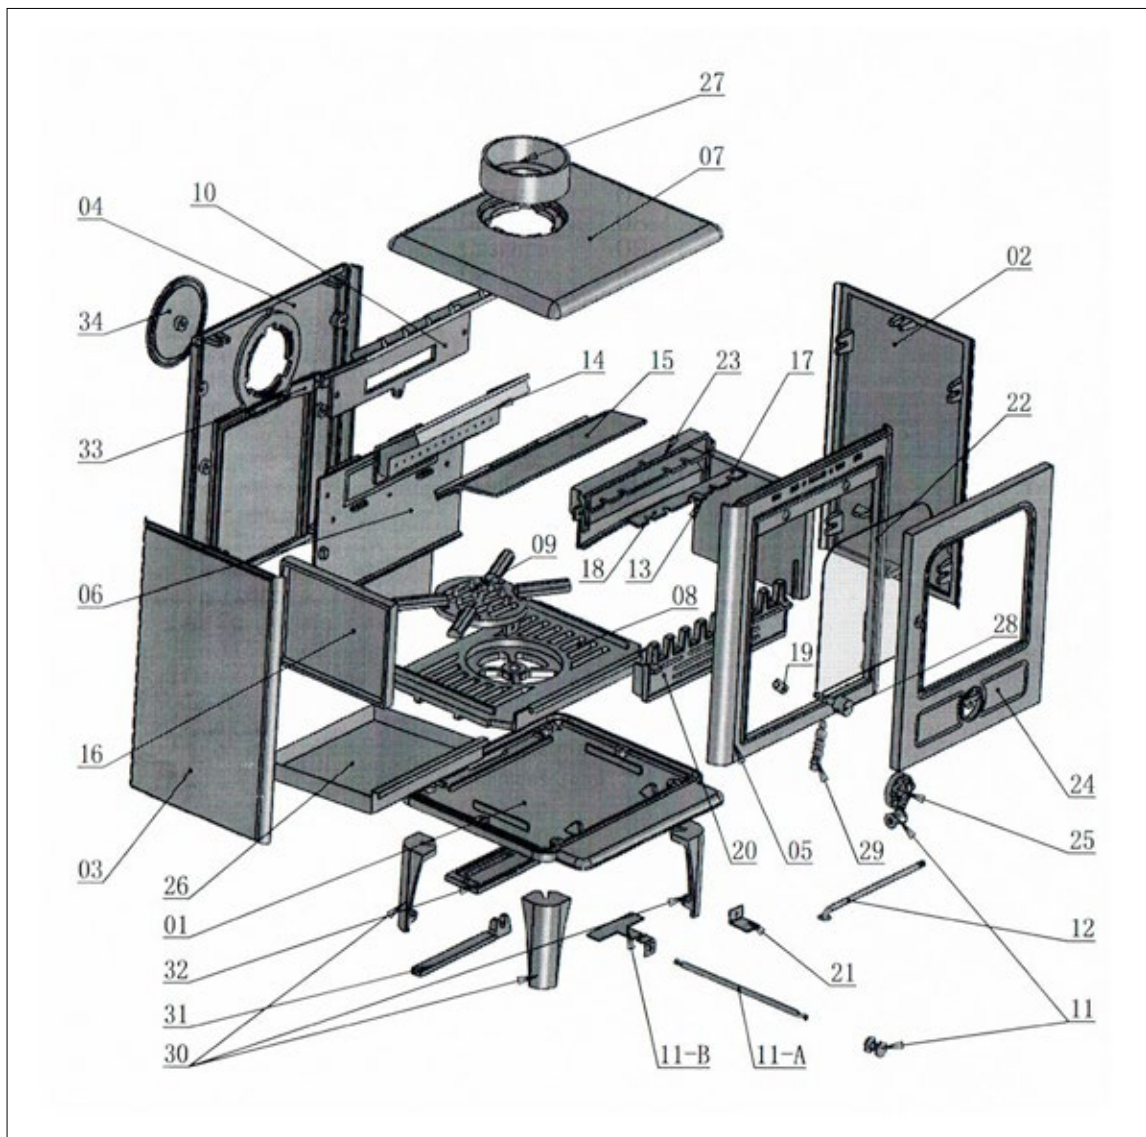

# NORVIK STOVE PARTS LIST

No	NAME	MATERIAL
01	Base	Cast Iron
02	Right Side	Cast Iron
03	Left Side	Cast Iron
04	Back	Cast Iron
05	Door Frame	Cast Iron
06	Back Plate	Cast Iron
07	Top	Cast Iron
08	Outer Grate	Cast Iron
09	Inner Grate	Cast Iron
10	Baffle 1	Cast Iron
11	Knob	Stainless Steel
11-A	Slider Bar	Stainless Steel
11-B	Slider Plate	Steel
12	Steel Riddle Bar	Stainless Steel
13	Spring Washer	Steel
14	Baffel 2	Cast Iron
15	Baffel 3	Cast Iron
16	Inner Right Side Brick	Cast Iron
17	Inner Left Side Brick	Cast Iron
18	Steel Slider	Steel
19	Door Catch	Steel
20	Coal Guard	Cast Iron
21	Riddle Bar Connector	Steel
22	Door Glass	Heat Resistant Glass
23	Air Cover Plate	Cast Iron
24	Door	Cast Iron
25	Door Spinner	Cast Iron
26	Tin Ashpan	Tinplate
27	Flue Collar	Cast Iron
28	Door Handle Knob	Stainless Steel
29	Door Handle	Stainless Steel
30	Legs	Cast Iron
31	Opening Tool	Cast Iron
32	Bottom Cover Plate	Cast Iron
33	Flue Strip	Cast Iron
34	Flue Cover	Cast Iron