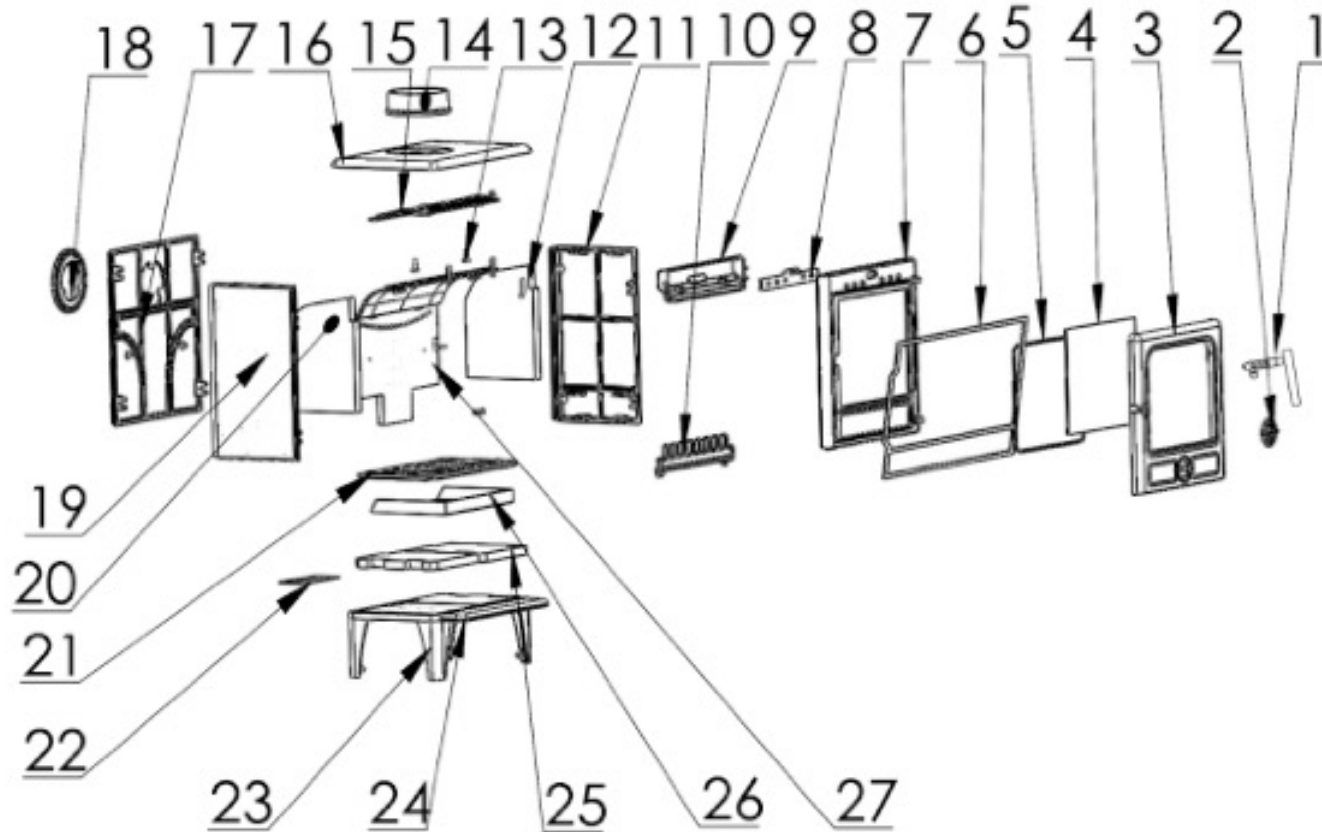

Cast Tec

Nevis T5

Multi-fuel stove

Ref No: S107

Version 03 (25.01.2022)

Spare Parts

Table of Contents

EXPLODED DIAGRAM.....	2
REPLACEMENT COMPONENTS (SEE EXPLODED DIAGRAM)	3

Exploded Diagram

NOTE: For all spare parts enquiries visit www.firespares.direct or call (0191) 4974280

Replacement Components (see Exploded diagram)

Number	Part Name	Qty
1	Handle	1
2	Primary air control	1
3	Cast iron door	1
4	Glass seal rope	1
5	Glass	1
6	Door seal rope	1
7	Front frame	1
8	Top slider	1
9	Air wash box	1
10	Front log retainer	1
11	RH side panel	1
12	RH vermiculite lining	1
13	Upper baffle retainer screw	2
14	Spigot	1
15	Upper baffle	1
16	Top lid	1
17	Rear panel	1
18	Blanking plate	1
19	LH side panel	1
20	LH vermiculate lining	1
21	Grate	1
22	Tertiary air plate	1
23	Leg	4
24	Bottom panel	1
25	Bottom vermiculate board	2
26	Ashpan	1
27	Rear lining	1