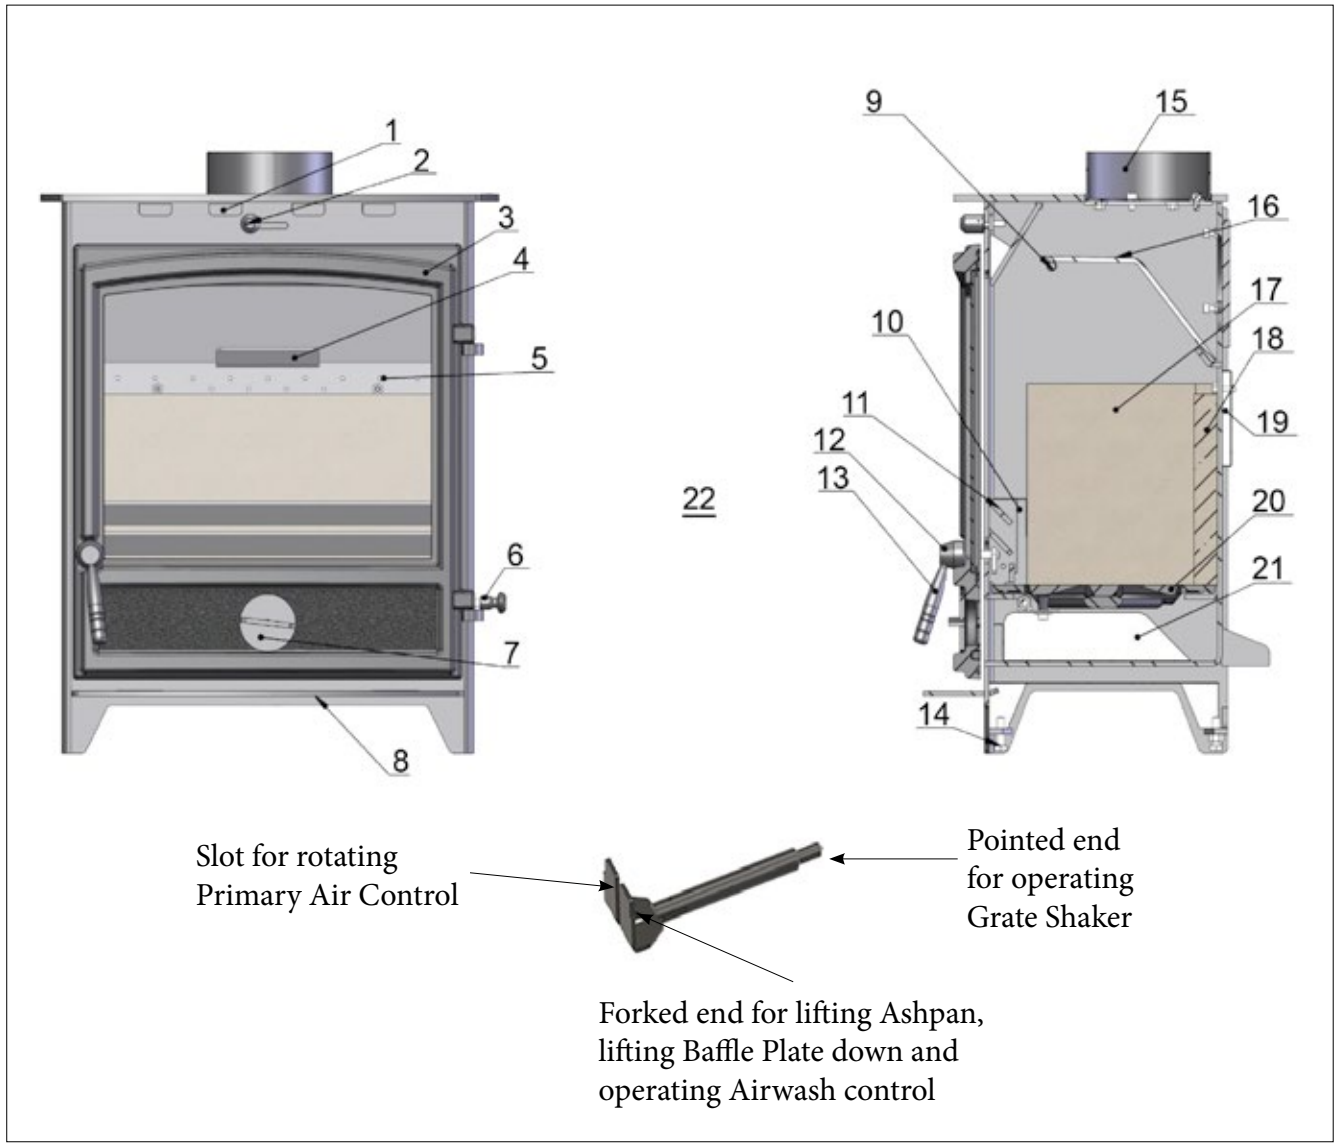

JUNO STOVE PARTS LIST

No	DESCRIPTION
01	Airwash Intakes
02	Airwash Control
03	Door
04	Rear Baffle Support
05	Tertiary Air Inlets
06	Grate Operating Knob
07	Primary Air Control
08	Ashlip
09	Baffle Support Pin
10	Firebox Side Liner Retainers
11	Fuel Retainer
12	Door Knob
13	Door Handle
14	Adjustable Feet
15	Fuel Spigot Collar
16	Baffle Plate
17	Side Firebox Liner
18	Rear Firebox Liner
19	Tertiary Airbox
20	Grate
21	Ashpan
22	Multi Tool