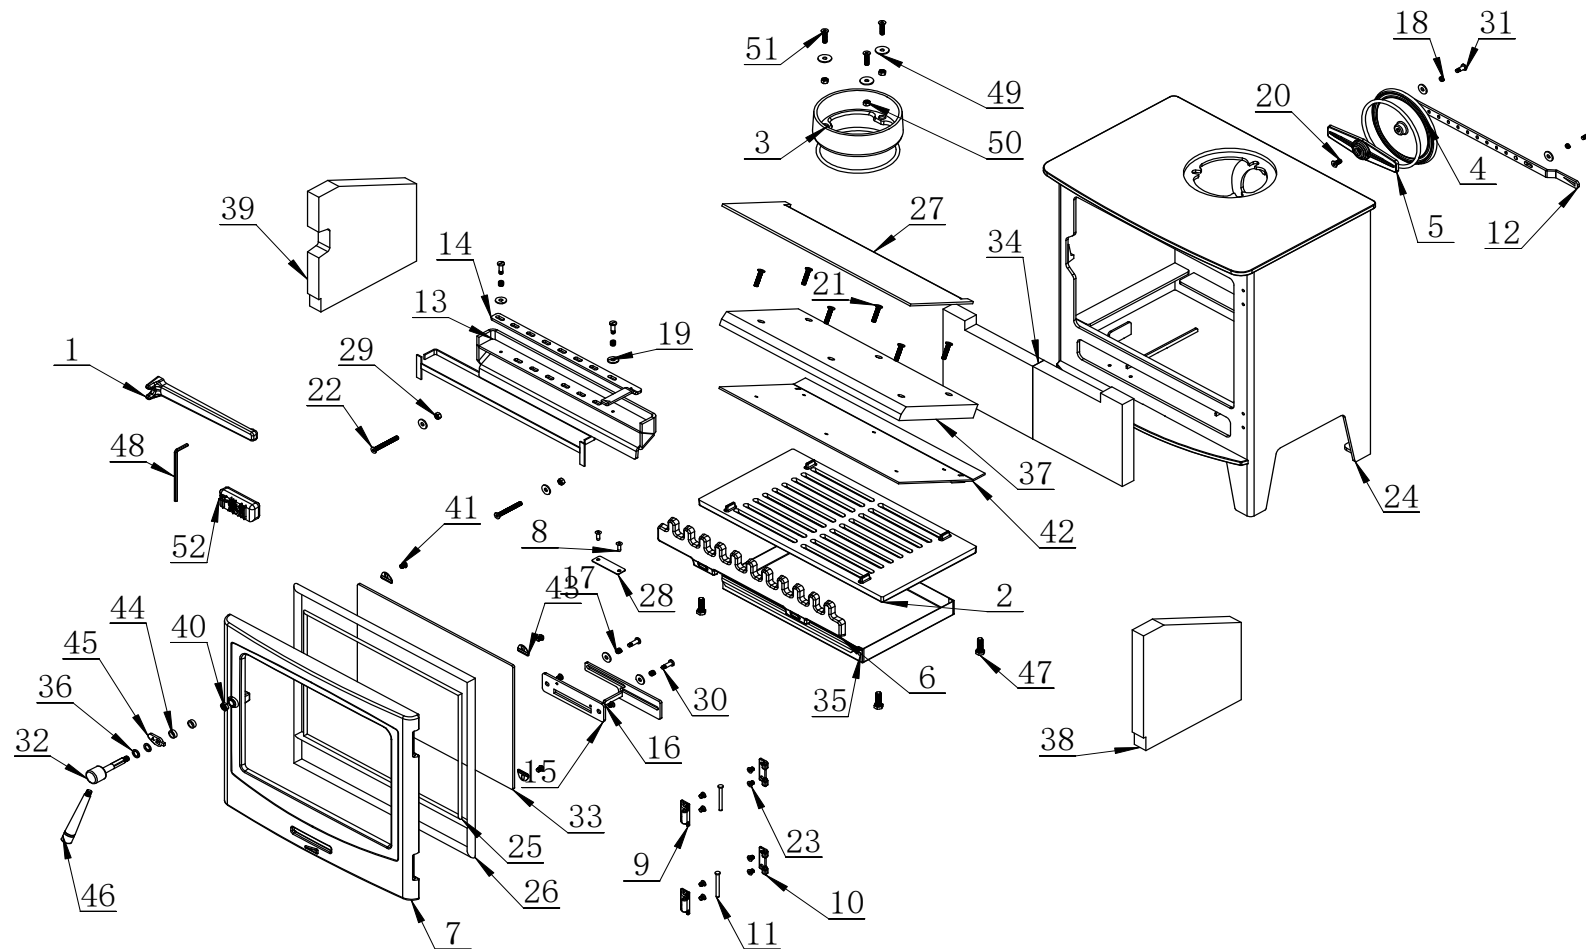

# Horizon 5 Wide Eco Stove's Part List

Figure.6

**NOTE:** For all spare parts enquiries visit [www.firespares.direct](http://www.firespares.direct) or call (0191) 4974280

**Cast-iron Parts & Replacement Components (see Assembly Details)**

<b>No.</b>	<b>Code</b>	<b>Cast-iron Parts</b>	<b>Quantity</b>
1	NW0120V1	Fire Fence	1
2	CA0105	Ashpan Tool	1
3	I17S15	Moving Grate	1
4	LS010514	Grate	1
5	LS010507B	Fire Door	1
6	125	Spigot	1
7	C125	Flue Cover Blanking Plate	1
8	C125Y	Blanking Plate Locking Bar	1
9	CA0804-1	Fibreglass rope	1
10	CA0801	Fibreglass rope	1
11	CA0809	Fibreglass rope	1
12	BXGMD-2	Stainless steel rivet	2
13	CA0273	Bolt	1
14	CA0279	Bolt	2
15	CA0293	Bolt	10
16	CA0707	Spring	4
17	CA0501	Spring Washer	2
18	CA0301	Washer	8
19	CA1605	Door Hinge A	2
20	CA1606	Door Hinge B	2
21	CA0614	Hinge Axle	2
22	CA1401-LS0105D1	Riddling Rod	1
23	CA22-LS0105U	Stove Body	1
24	CA22-LS0105U-13	Baffle	1
25	CA22-LS0105U-12	Air Wash Base	1
26	CA1113-LS0105UD3SE	Air Wash Shutter	1
27	CA0211	Bolt	2
28	CAL0102-010	Bolt	2
29	CA1118-LS0105D3	Under Air Damper	1
30	CA1114-LS0105D3	Under Air Plate	1
31	CAL0112	Axial Fibre	4
32	CA1102-G	Adapter Plate	1
33	CAL0101-ZJ	Serial Number Plate	1

<b>No.</b>	<b>Code</b>	<b>Cast-iron Parts</b>	<b>Quantity</b>
34	CA0150-1406	1406 Handle Head	1
35	CA10-LS0105D3	Door Glass	1
36	CA1112	Glass Clips	4
37	CA0421	Nut	1
38	FRLS0105U11	Back Brick	2
39	CA12-LS0105D1	Ashpan	1
40	CA1507A	Door Catch	1
41	CA0293-1	Bolt	4
42	CA0321	Washer	3
43	CA0148	Roller	2
44	FRLS0105U13	Right Brick	1
45	CA0114-083	"O" Style Handle	1
46	FRLS0105U12	Left Brick	1
47	CA0112-1406	1406 Steel Handle	1
48	CA0225	Bolt	4
49	CA0302	Washer	3
50	CA0402	Nut	5
51	NLFBS-004	Inside Hexagon Spanner	1
52	CA0275	Bolt	3
53	GZJ-001	Desiccant	1
54	NLFBS-007	Inside Hexagon Spanner	1
55	CA0137	Riddling Rod Handle	1