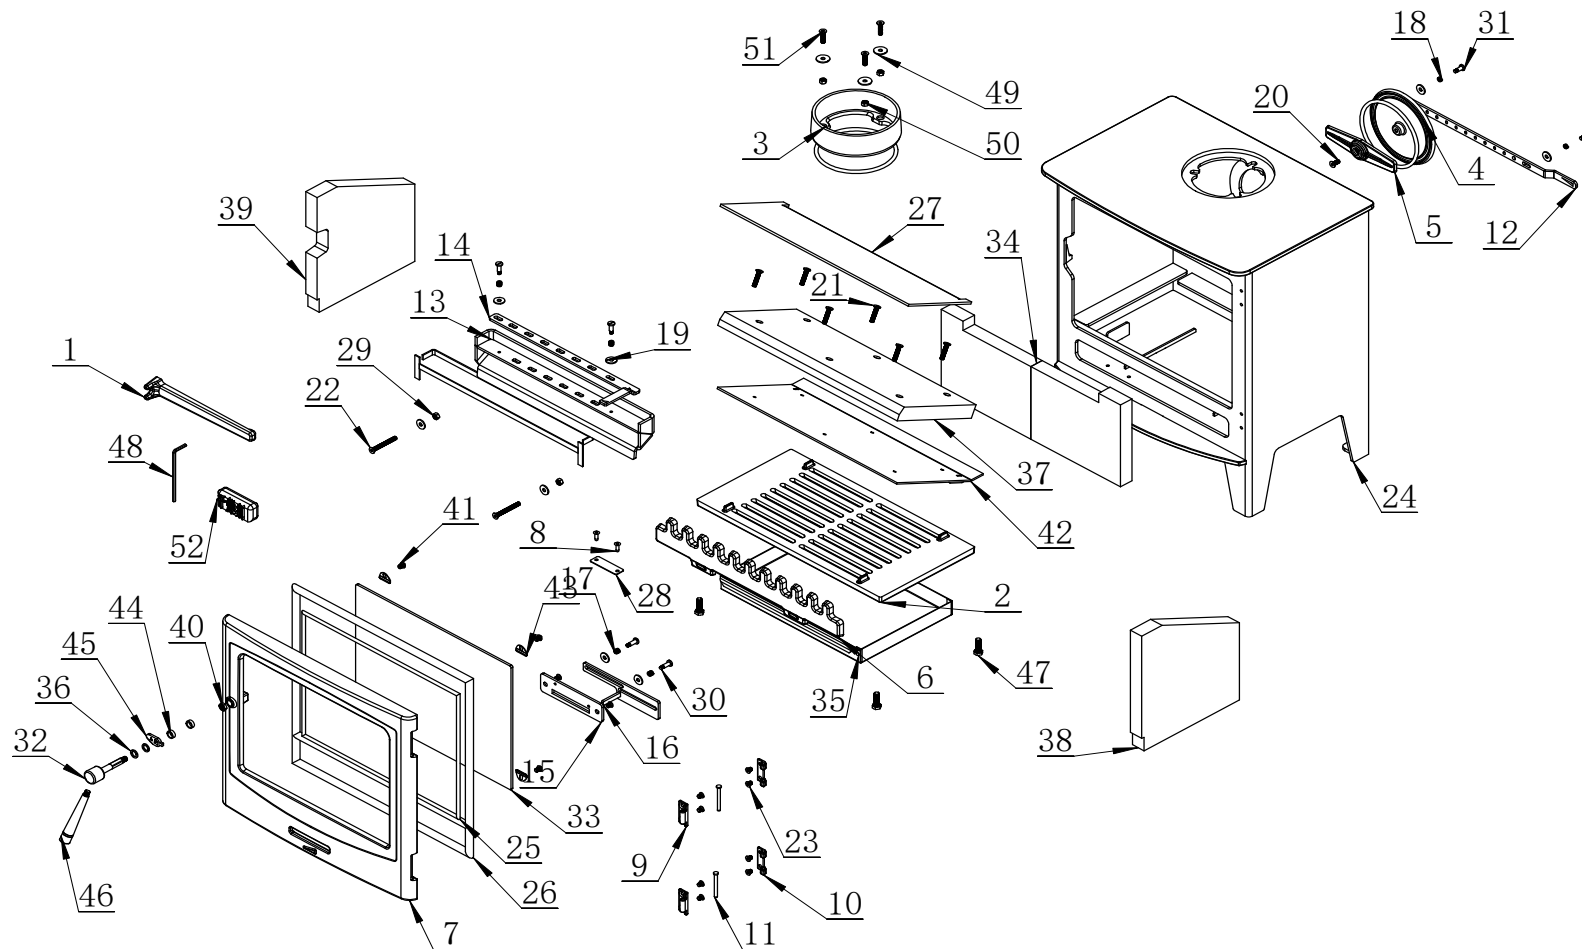

Horizon 5 Wide Eco Stove's Part List

NOTE: For all spare parts enquiries visit www.firespares.direct or call (0191) 4974280

Cast-iron Parts & Replacement Components (see Assembly Details)

No.	Parts Name	Code	Quantity
1	Ashpan Tool	CA0105	1
2	Grate	MI050714	1
3	Spigot	125	1
4	Flue Cover Blanking Plate	C125	1
5	Blanking Plate Locking Bar	C125Y	1
6	Fire Fence	T120320V1	1
7	Fire Door	LS020707B	1
8	Stainless steel rivet	BXGMD-2	2
9	Hinge A	CA1605	2
10	Hinge B	CA1606	2
11	Hinge shaft	CA0614	2
12	Back air inlet plate	CA1116-LS0207U	1
13	Air Wash Base	CA22-LS0207U-14	1
14	Air Wash Shutter	CA1113-LS0207UD3SE	1
15	Under Air Damper	CA1118-LS0105D3	1
16	Under Air Plate	CA1114-LS0105D3	1
17	Spring	CA0707	4
18	Spring	CA0708	2
19	Washer	CA0301	8
20	Bolt	CA0273	1
21	Bolt	CA0276	6
22	Bolt	CA0279	2
23	Bolt	CA0293	10
24	Stove Body	CA22-LS0207U	1
25	Glass fibre rope	CA0801	1
26	Glass fibre rope	CA0809	1
27	Steel baffle	CA22-LS0207U-13	1
28	Serial Number Plate	CAL0101-ZJ	1
29	Nut	CA0402	2
30	Axial Fibre	CAL0112	4
31	Axial Fibre	CAL0112-1	2

No.	Parts Name	Code	Quantity
32	1406 Handle Black button	CA0150-1406	1
33	Door Glass	CA10-LS0207D3	1
34	Back Brick	FRLS0207U11	2
35	Ashpan	CA1252	1
36	Washer	CA0321	2
37	Vermiculite baffle	FRLS0207UD3SE29	1
38	Right brick	FRLS0207UD3SE13	1
39	Left brick	FRLS0207UD3SE12	1
40	Nut	CA0421	1
41	Bolt	CA0293-1	4
42	Steel plate under the vermiculite baffle	CA1911-LS0207UD3SE	1
43	Glass Clips	CA1112	4
44	Roller	CA0148	2
45	Door Catch	CA1507A	1
46	1406 Steel Handle	CA0112-1406	1
47	Bolt	CA0225	4
48	Inside Hexagon Spanner	NLFBS-004	1
49	Washer	CA0302	3
50	Nut	CA0402	3
51	Bolt	CA0275	3
52	Desiccant	GZJ-001	1