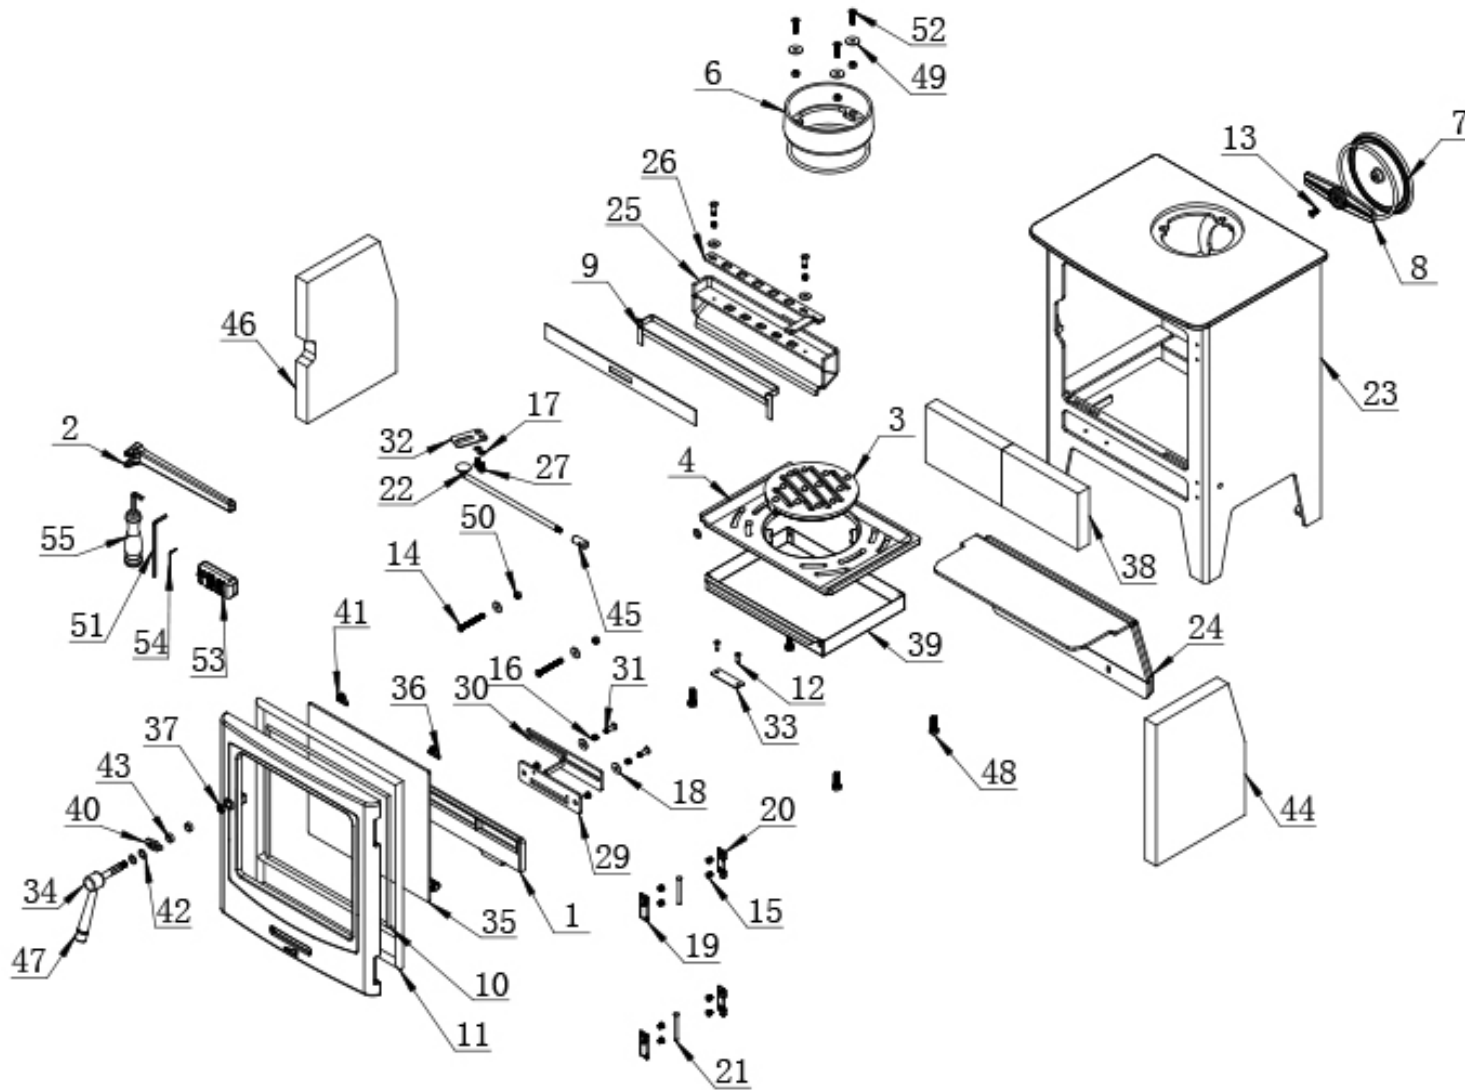

Horizon 5 Eco Stove's Part List

NOTE: For all spare parts enquiries visit www.firespares.direct or call (0191) 4974280

Cast- iron Parts & Replacement Components (see Assembly Details)

No.	Code	Cast-iron Parts	Quantity
1	NW0120V1	Fire Fence	1
2	CA0105	Ashpan Tool	1
3	I17S15	Moving Grate	1
4	LS010514	Grate	1
5	LS010507B	Fire Door	1
6	125	Spigot	1
7	C125	Flue Cover Blanking Plate	1
8	C125Y	Blanking Plate Locking Bar	1
9	CA0804-1	Fibreglass rope	1
10	CA0801	Fibreglass rope	1
11	CA0809	Fibreglass rope	1
12	BXGMD-2	Stainless steel rivet	2
13	CA0273	Bolt	1
14	CA0279	Bolt	2
15	CA0293	Bolt	10
16	CA0707	Spring	4
17	CA0501	Spring Washer	2
18	CA0301	Washer	8
19	CA1605	Door Hinge A	2
20	CA1606	Door Hinge B	2
21	CA0614	Hinge Axle	2
22	CA1401-LS0105D1	Riddling Rod	1
23	CA22-LS0105U	Stove Body	1
24	CA22-LS0105U-13	Baffle	1
25	CA22-LS0105U-12	Air Wash Base	1
26	CA1113-LS0105UD3SE	Air Wash Shutter	1
27	CA0211	Bolt	2
28	CAL0102-010	Bolt	2
29	CA1118-LS0105D3	Under Air Damper	1
30	CA1114-LS0105D3	Under Air Plate	1
31	CAL0112	Axial Fibre	4
32	CA1102-G	Adapter Plate	1

No.	Code	Cast-iron Parts	Quantity
33	CAL0101-ZJ	Serial Number Plate	1
34	CA0150-1406	1406 Handle Head	1
35	CA10-LS0105D3	Door Glass	1
36	CA1112	Glass Clips	4
37	CA0421	Nut	1
38	FRLS0105U11	Back Brick	2
39	CA12-LS0105D1	Ashpan	1
40	CA1507A	Door Catch	1
41	CA0293-1	Bolt	4
42	CA0321	Washer	3
43	CA0148	Roller	2
44	FRLS0105U13	Right Brick	1
45	CA0114-083	"O" Style Handle	1
46	FRLS0105U12	Left Brick	1
47	CA0112-1406	1406 Steel Handle	1
48	CA0225	Bolt	4
49	CA0302	Washer	3
50	CA0402	Nut	5
51	NLFBS-004	Inside Hexagon Spanner	1
52	CA0275	Bolt	3
53	GZJ-001	Desiccant	1
54	NLFBS-007	Inside Hexagon Spanner	1
55	CA0137	Riddling Rod Handle	1