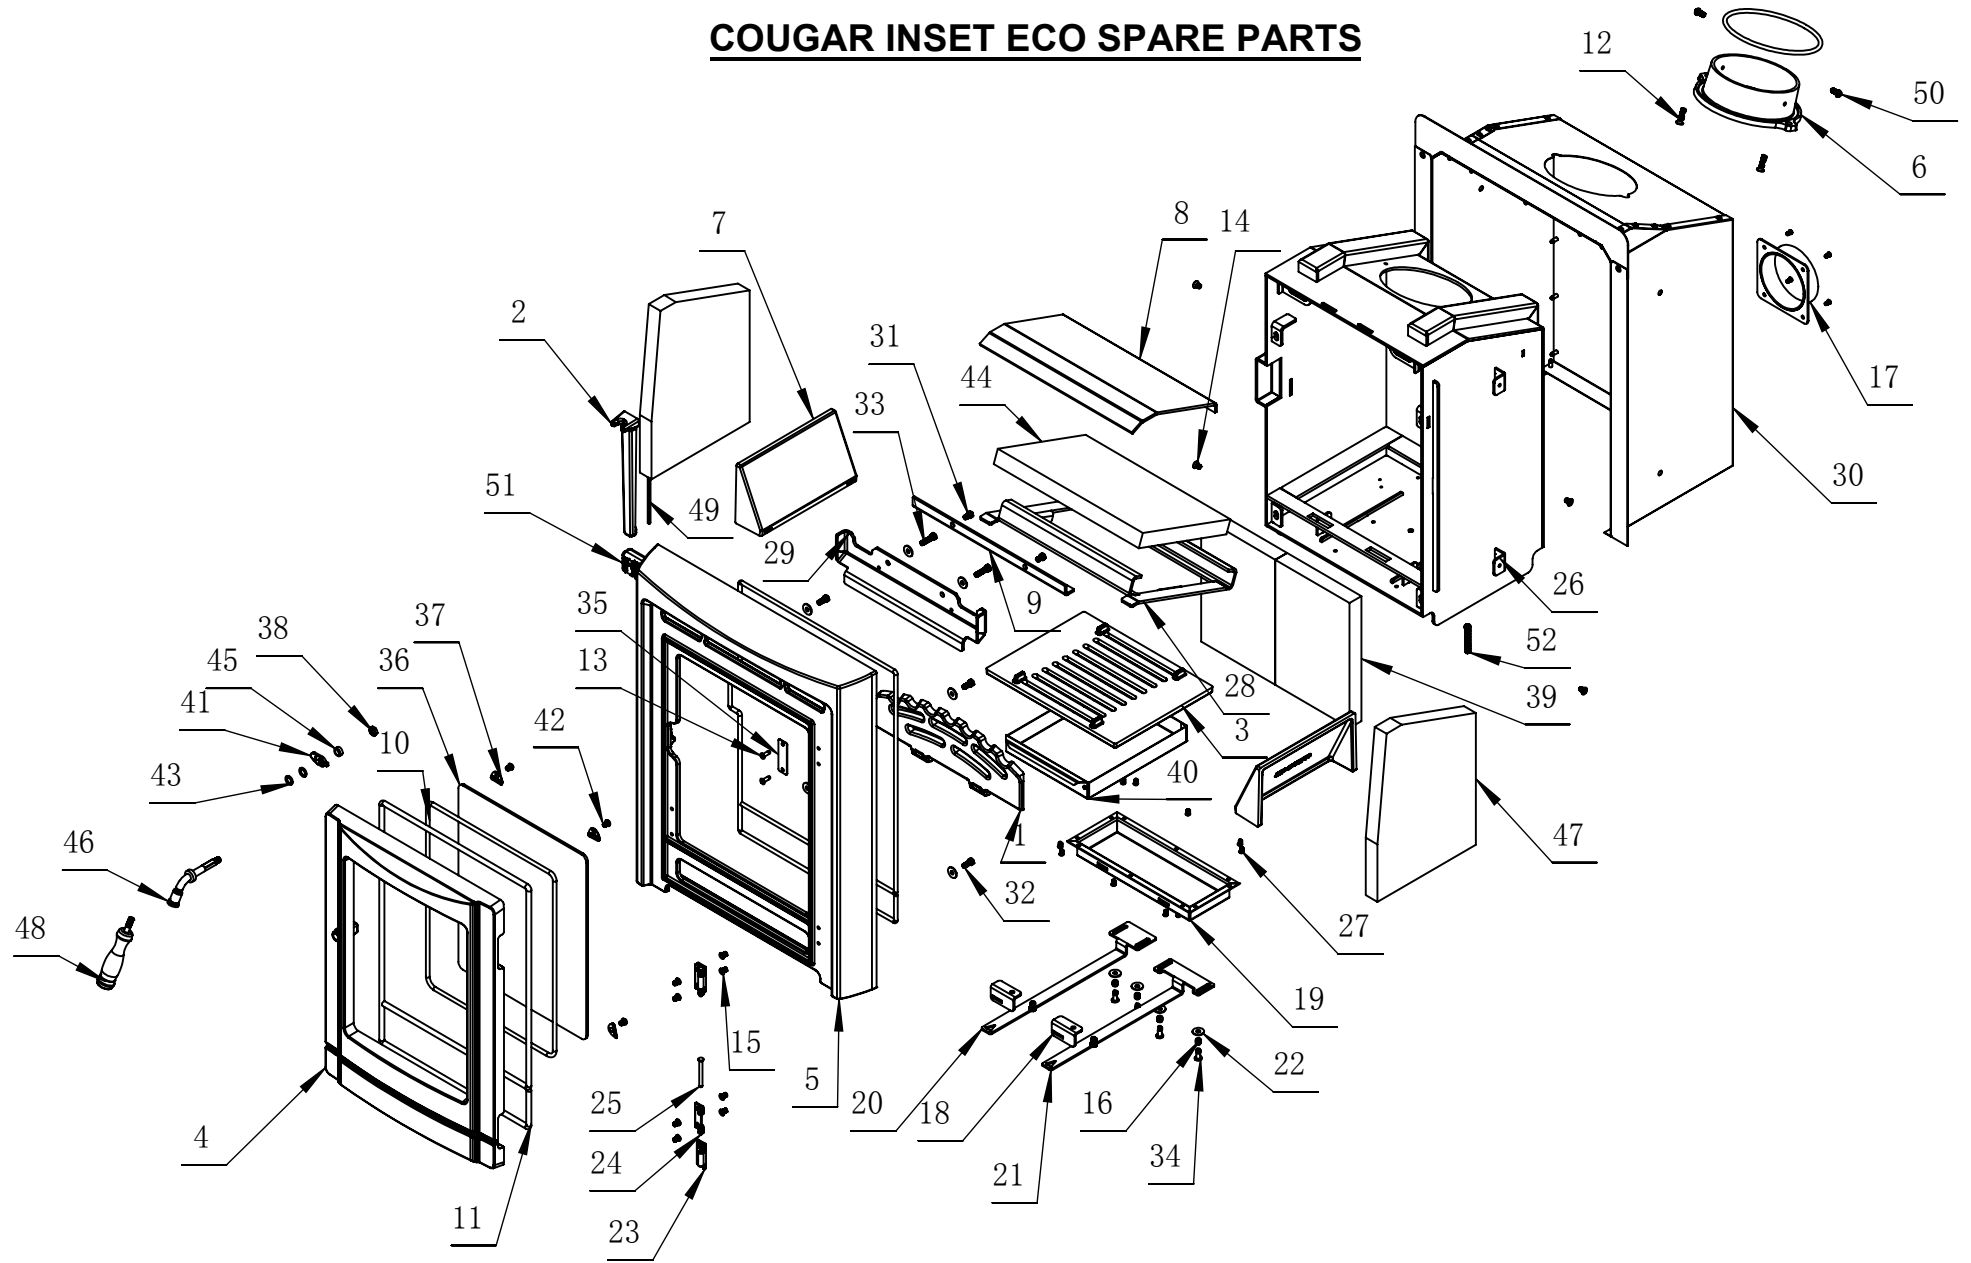

COUGAR INSET ECO SPARE PARTS

NOTE: For all spare parts enquiries visit www.firespares.direct or call (0191) 4974280

SPARE PARTS TABLE			
No.	Name	Code	Quantity
1	Fire bar	I1120V2	1
2	Ashpan handle	CA0105	1
3	Grate	MI040514	1
4	Door	I14U07	1
5	Frame	I17U03	1
6	Collar	125Y	1
7	Left & Right ash damper	MI04055758	2
8	Baffle	CA1911-I17U-02	1
9	Baffle part	CA1911-I17U-01	1
10	Glass Fibre Rope	CA0801	1
11	Glass Fibre Rope	CA0802-1	1
12	Bolt	CA0275-1	2
13	Stainless steel rivet	BXGMD-2	2
14	Bolt	CA02932	4
15	Bolt	CA02932-1	8
16	Spring	CA0707	4
17	Bottom air inlet cover	CA1910-I17U	1
18	Bottom air inlet fixing plate	CA1103H	2
19	Bottom air inlet box	CA1909-I17U	1
20	Bottom air inlet plate	CA1912-I17UA	1
21	Bottom air inlet plate	CA1912-I17UB	1
22	Washer	CA0301	10
23	Hinge A	CA1605	2
24	Hinge B	CA1606	2
25	Hinge Axle	CA0614	2
26	Inside Frame	CANK20	1

SPARE PARTS TABLE			
No.	Name	Code	Quantity
27	Bolt	CA0293-3	14
28	Baffle box	CA22-MI0405-13	1
29	Air wash damper	CA22-I17U-15	1
30	Outside frame	CAWK19	1
31	Bolt	CA0211	4
32	Bolt	CA0212	4
33	Bolt	CA0214	2
34	Screw	CAL0112-1	4
35	Serial number plate	CAL0101-ZJ	1
36	Glass	CA10-I14U	1
37	Glass Clip	CA1112	4
38	Nut	CA0421	1
39	Back brick	FRMI040511	2
40	Ashpan	CA1249	1
41	Door catch	CA1507A	1
42	Bolt	CA0293-1	4
43	Washer	CA0321	2
44	Baffle	FRMI040529	1
45	Roller	CA0148	1
46	Handle elbow	CA0101-ZH-1	1
47	Left & Right brick	FRI17U1213	2
48	Handle	CA0102(45#)	1
49	Spanner	NLFBS-004	1
50	Self-tapping screw	GXGZG-2	2
51	Desiccant	GZJ-001	1
52	Self-tapping screw	CATSGXGZG-1	1