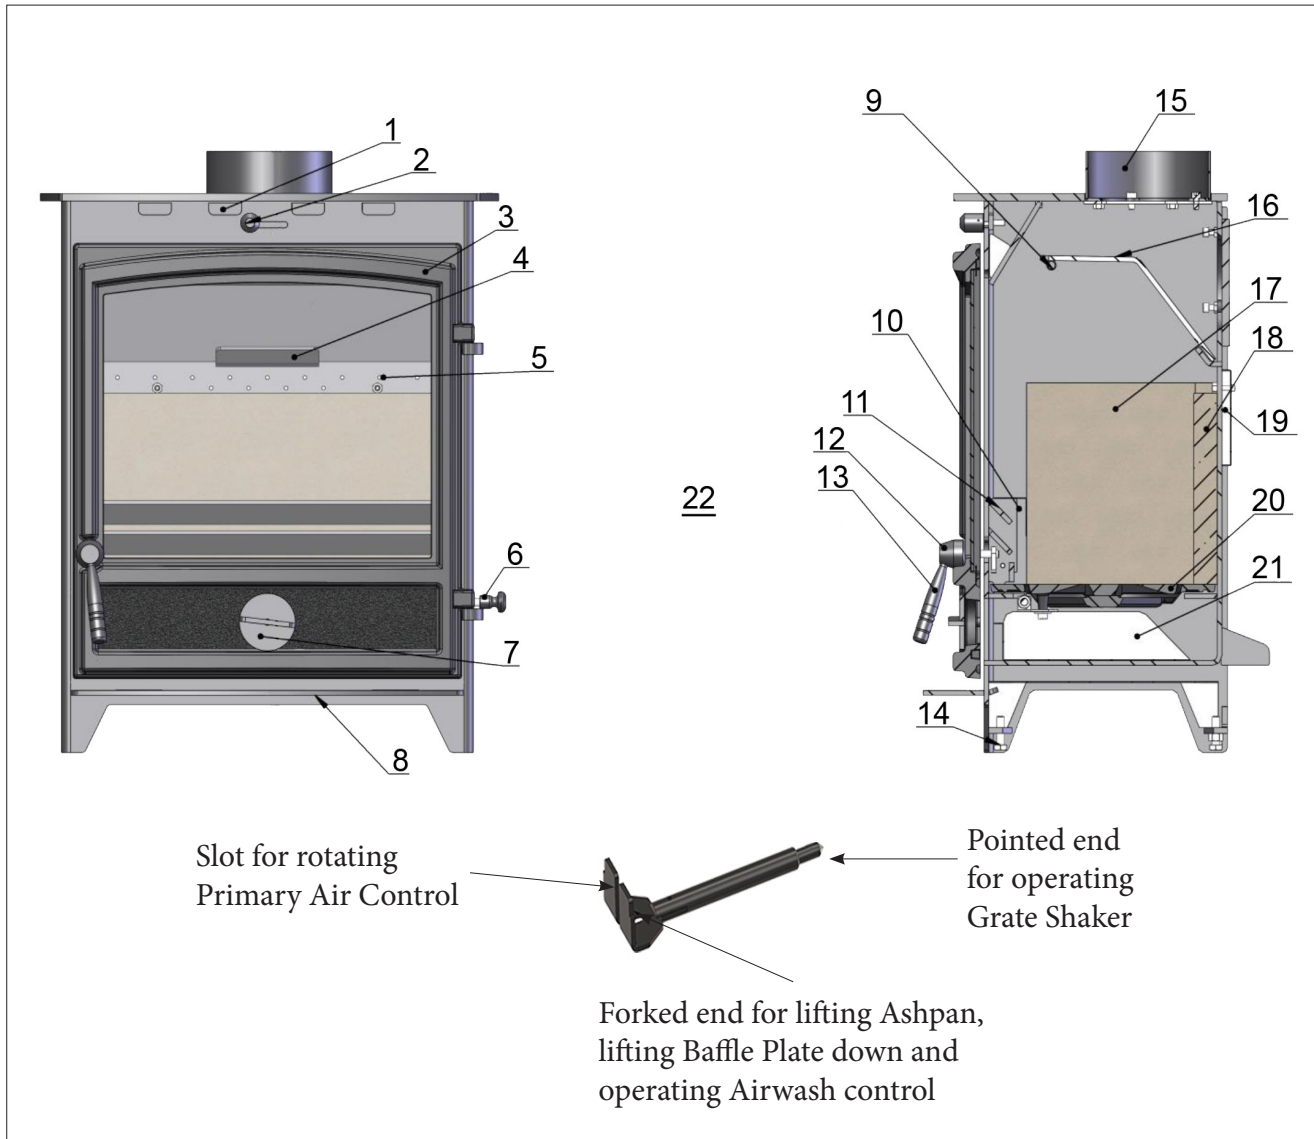

JUNO STOVE PARTS LIST (Pre 2021 model)

No	DESCRIPTION
01	Airwash Intakes
02	Airwash Control
03	Door
04	Rear Baffle Support
05	Tertiary Air Inlets
06	Grate Operating Knob
07	Primary Air Control
08	Ashlip
09	Baffle Support Pin
10	Firebox Side Liner Retainers
11	Fuel Retainer
12	Door Knob
13	Door Handle
14	Adjustable Feet
15	Fuel Spigot Collar
16	Baffle Plate
17	Side Firebox Liner
18	Rear Firebox Liner
19	Tertiary Airbox
20	Grate
21	Ashpan
22	Multi Tool