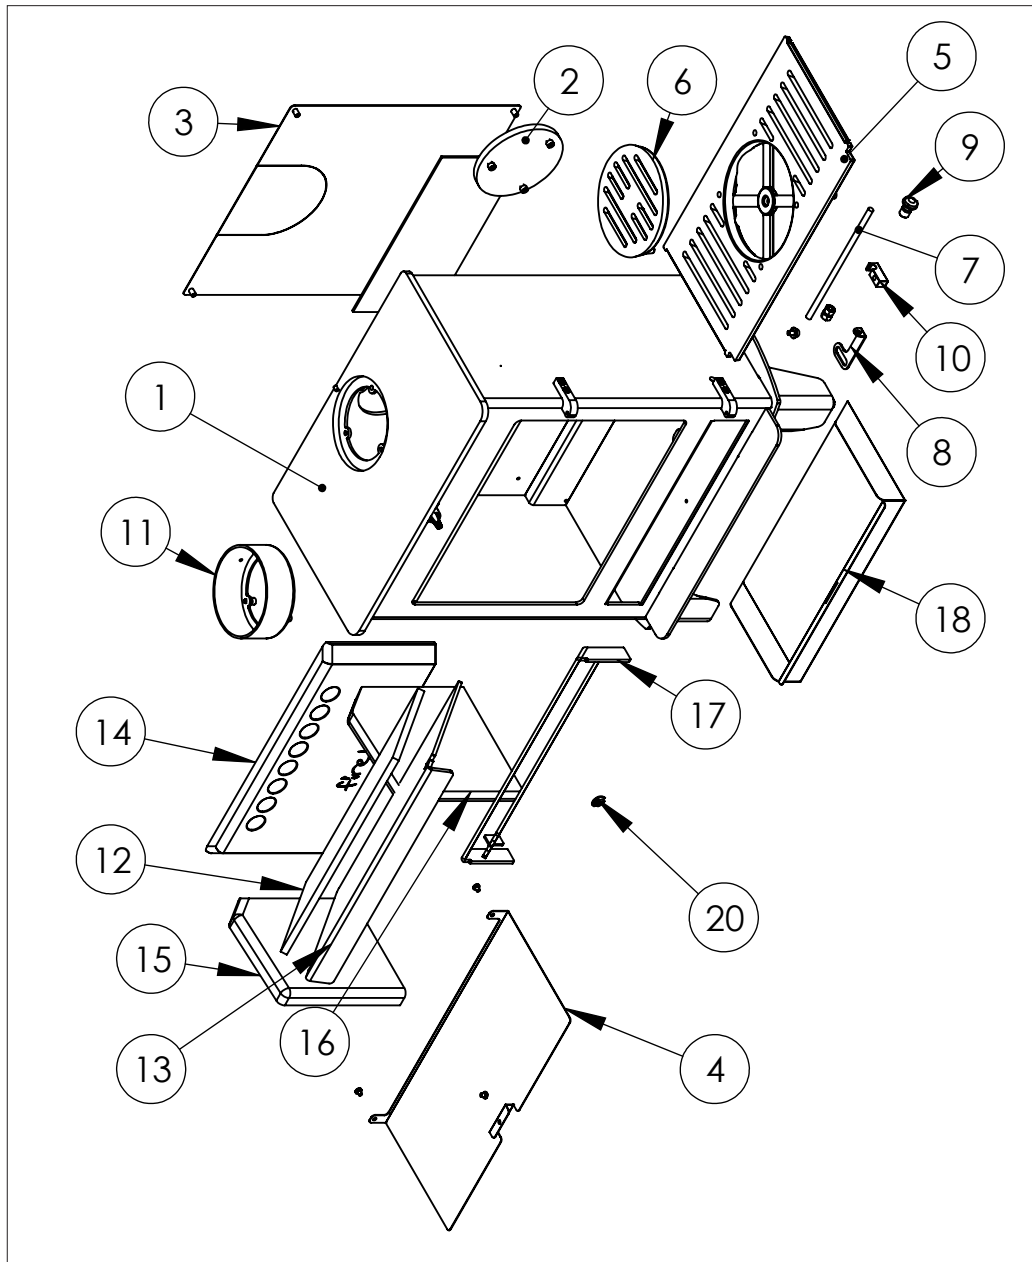

JUNO STOVE PARTS LIST (Eco Design 2022 model)

No.	Description	Part No.	Qty.
1	Body Assembly		1
2	Blanking Plate	7106	1
3	Rear Heatshield	8168	1
4	Bottom Heatshield	8161	1
5	Main Grate	8169	1
6	Centre Grate	PSP-0065	1
7	Riddle Rod	8166	1
8	Grate Link	8179	1
9	Large Riddle Knob	PSP-0033 Needs painting black	1
10	Riddle Rod Support		1
11	Spigot with test point Assy	7130	1
12	baffle Insulation Board	7754	1
13	Baffle plate	8163	1
14	Rear Ceramic	8162	1
15	Side Ceramic	RH:8153	1
16	Side Ceramic	LH:8152	1
17	Fuel Retainer Assy	8164	1
18	Ashpan Tray	8165	1
19	Door hinge	7769	2
20	DEFRA Air Limiter	8159	1