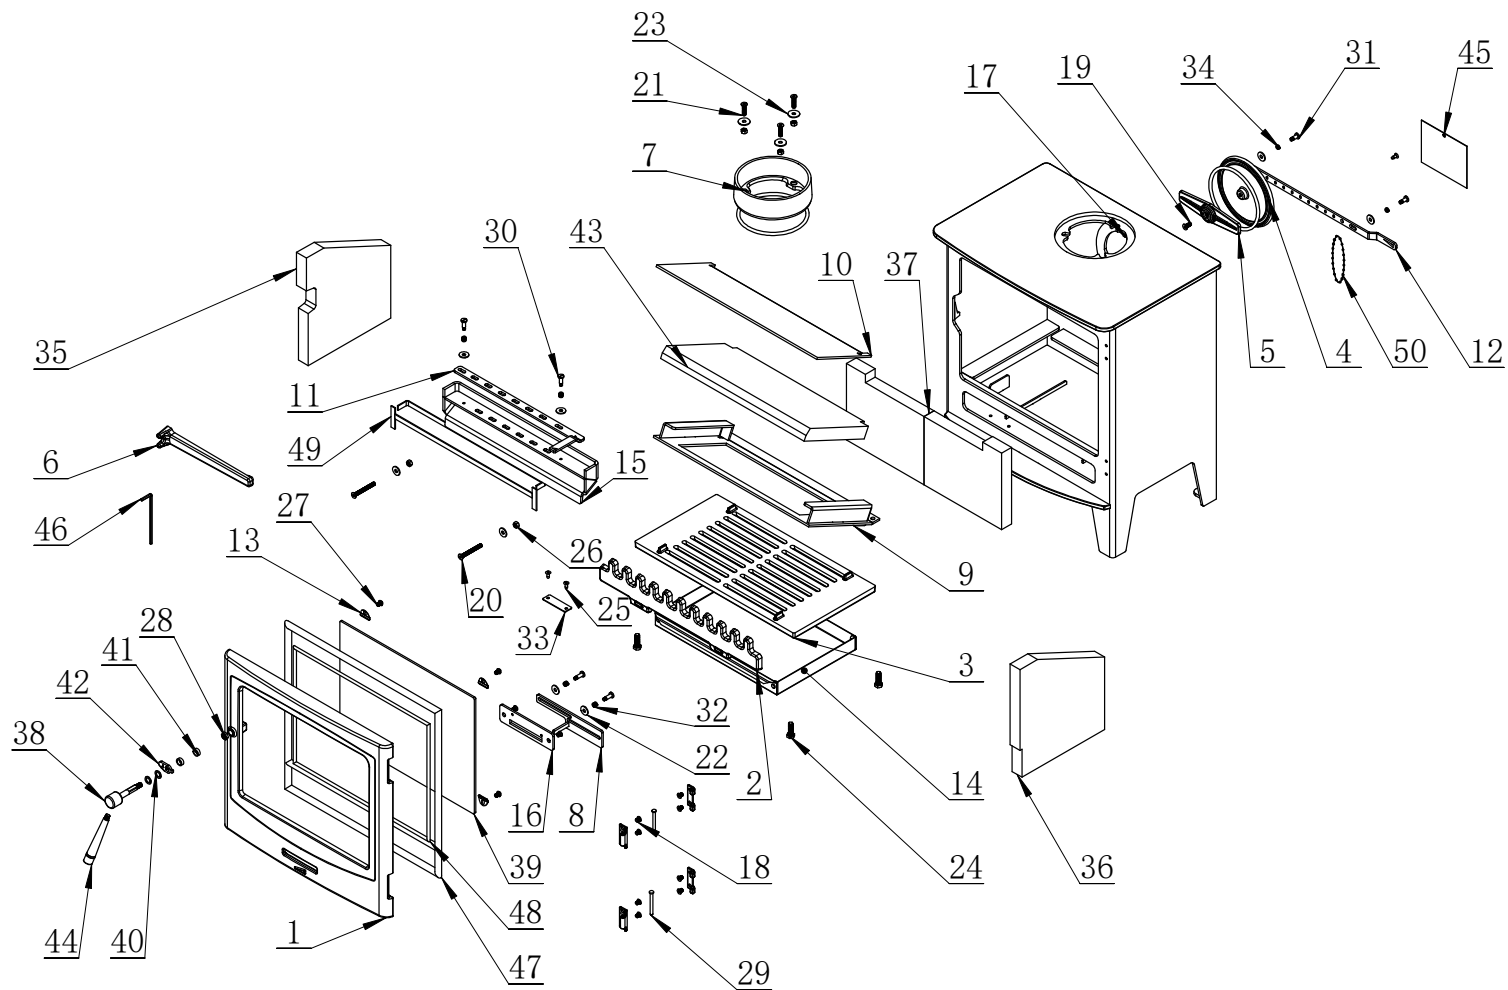

Cast Tec

Horizon 5 Wide
Horizon 5 Wide Log Store
Multi-fuel stove

Ref. No. LS0207 & LS0207U

ECO 2022

Version 03 (11.03.2025)

Spare Parts

CONTENTS

SPARES PARTS	2
REPLACEMENT COMPONENTS (SEE ASSEMBLY DETAILS).....	3

Spares Parts

Figure.6

NOTE: For all spare parts enquiries visit www.firespares.direct or call (0191) 4974280

Replacement Components (see Assembly Details)

No	Code	Name	Qty
1	LS020707B	Door	1
2	T120320V1	Fire Fence	1
3	MI050714	Grate	1
4	C125	Collar Cover	1
5	C125Y	Blanking Plate	1
6	CA0105	Ashpan Handle	1
7	125	Collar	1
8	CA1114-LS0105D3	Primary Air Inlet Plate	1
9	CA1911-LS0207UD3SEV1	Baffle Frame	1
10	CA22-LS0207U-13	Steel Baffle	1
11	CA1113-LS0207UD3SE	Secondary Air Wash Plate	1
12	CA1116-LS0207U	Back Air Inlet Plate	1
13	CA1112	Glass Clip	4
14	CA1252	Ashpan	1
15	CA22-LS0207U-14	Air Wash Damper	1
16	CA1118-LS0105D3	Primary Damper	1
17	CA22-LS0207U	Steel Shell	1
18	01020107.M6×8/010102	Screw	10
19	01020107.M6×15/010102	Screw	1
20	01020107.M6×55/010102	Screw	2
21	01020107.M6×25/010102	Screw	3
22	01040101.Φ6×18/010202	Washer	8
23	01040101.Φ6×22/010202	Washer	3
24	01010112.M8×25/010102	Screw	4
25	010514.Φ5×8/070201	Screw	3
26	01030102.M6/010102	Nut	5
27	01020106.M6×8/030001	Screw	4
28	01030128.M8×5/030001	Nut	1
29	CA0609	Hinge	2
30	CAL0112	Screw	4
31	CAL0112-1	Screw	2
32	CA0707	Spring	4
33	CAL0101-ZJ	Serial Number Plate	1

No	Code	Name	Qty
34	CA0708	Spring	2
35	FRLS0207UD3SE12	Left Brick	1
36	FRLS0207UD3SE13	Right Brick	1
37	FRLS0207U11	Back Brick	2
38	CA0150-1406	1406 Handle Assembling part	1
39	CA10-LS0207D3	Glass	1
40	CA0321	Washer	2
41	CA0148	Roller	2
42	CA1507A	Door Catch	1
43	FRLS0207UD3SE29	Vermiculite Baffle	1
44	CA0112-1406	1406 Handle	1
45	CAL0101-LS0207UD3SE-AT	CE Data Plate	1
46	NLFBS-004	Spanner	1
47	CA0809	Fiber Rope	1
48	CA0801	Fiber Rope	1
49	CA0804-1	Fiber Tape	1
50	0899.BXGLH/210	Chain for CE plate	1