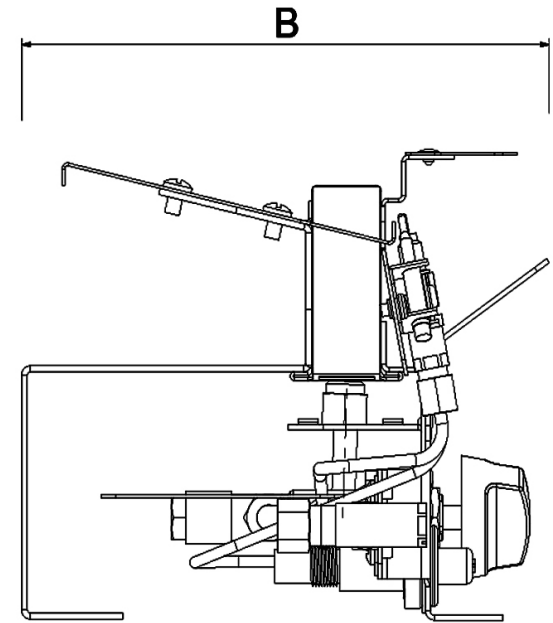

CAST TEC ARCH - CATC00MN

TOP VIEW

Dimensions	
Front - A	404mm
Side - B	156mm
Back - C	280mm

DFE - GAS BURNER

CAST TEC ARCH - CATC00MN

FRONT VIEW

Dimensions	
Height - A	150mm
Depth - B	180mm

DFE - GAS BURNER