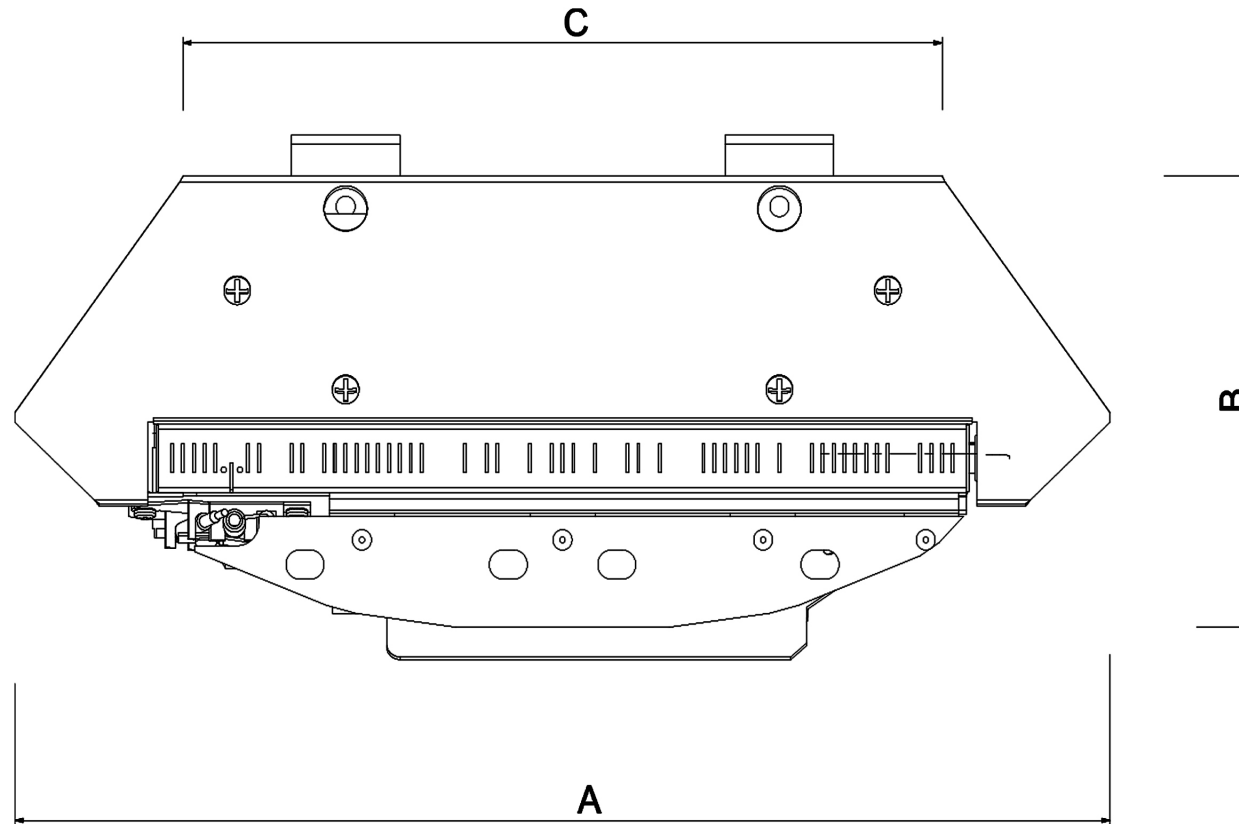

CAST TEC ARCH - CATC00MN

TOP VIEW

Dimensions	
Front - A	404mm
Side - B	156mm
Back - C	280mm

DFE - GAS BURNER

CAST TEC ARCH - CATC00MN

FRONT VIEW

Dimensions	
Height - A	150mm
Depth - B	180mm

DFE - GAS BURNER