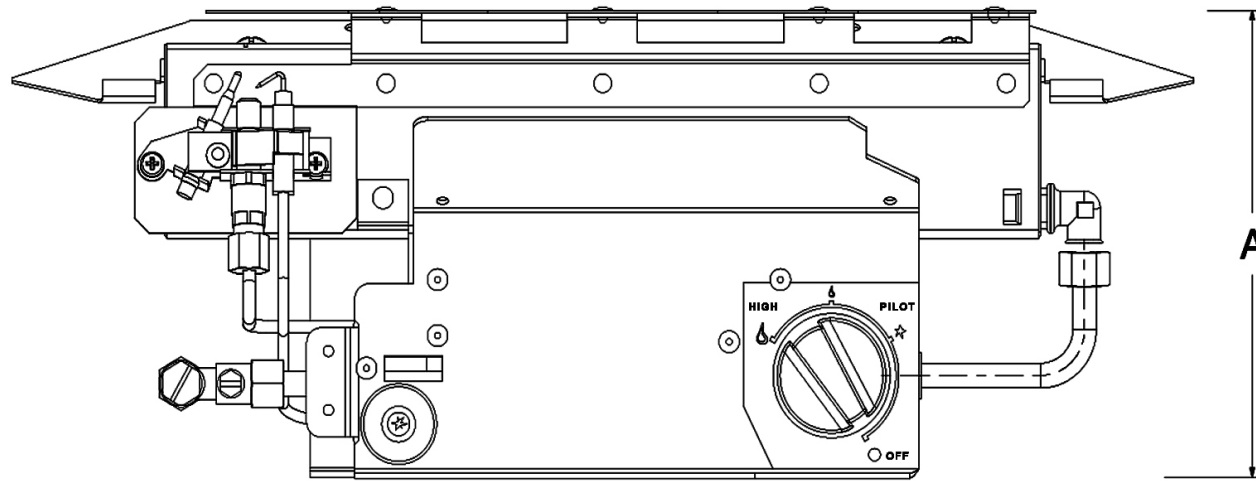

CAST TEC ARCH - CATC00MN

TOP VIEW

Dimensions	
Front - A	404mm
Side - B	156mm
Back - C	280mm

DFE - GAS BURNER

CAST TEC ARCH - CATC00MN

FRONT VIEW

Dimensions	
Height - A	150mm
Depth - B	180mm

DFE - GAS BURNER