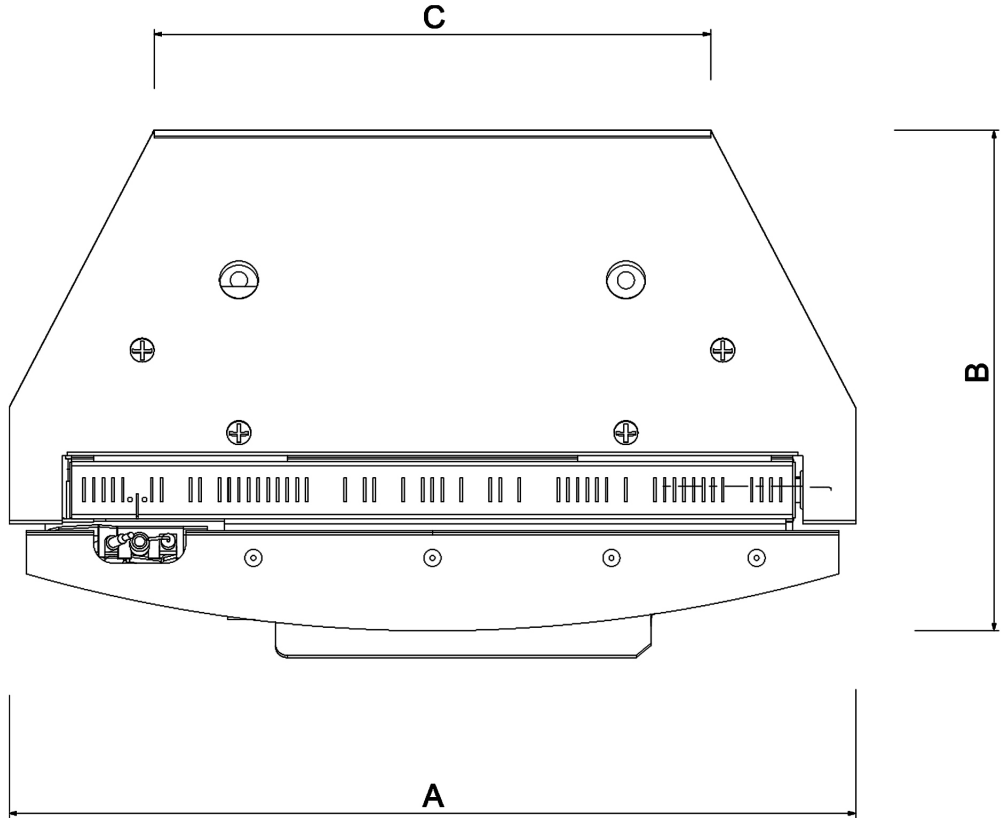

# CAST TEC 16 - CTTC00MN

TOP VIEW

Dimensions	
Front - A	350mm
Side - B	207mm
Back - C	230mm

## DFE - GAS BURNER

Dimensions	
Height - A	165mm
Depth - B	215mm