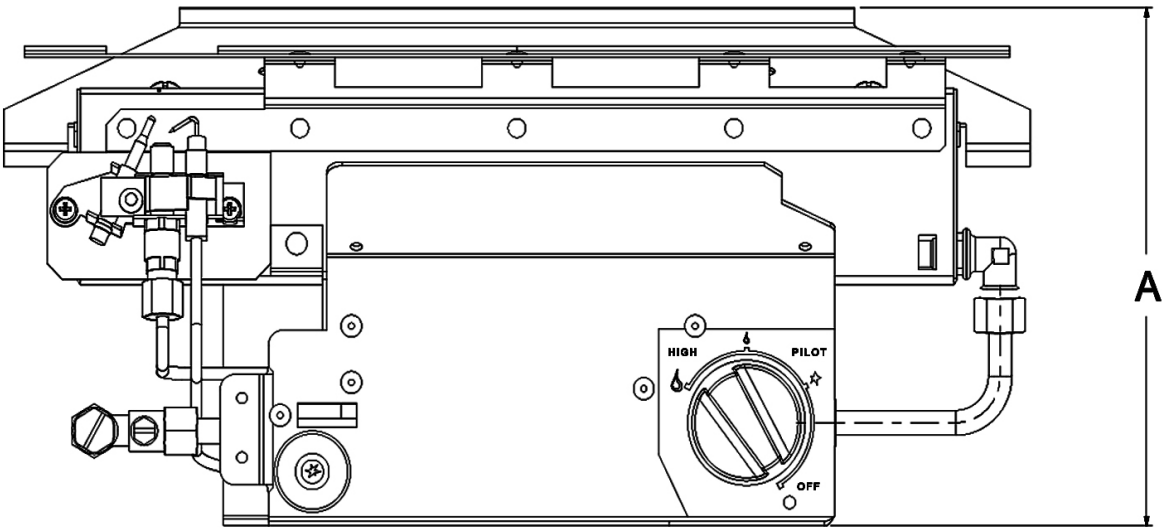

# CAST TEC 16 - CTTC00MN

TOP VIEW

Dimensions	
Front - A	350mm
Side - B	207mm
Back - C	230mm

## DFE - GAS BURNER

Dimensions	
Height - A	165mm
Depth - B	215mm