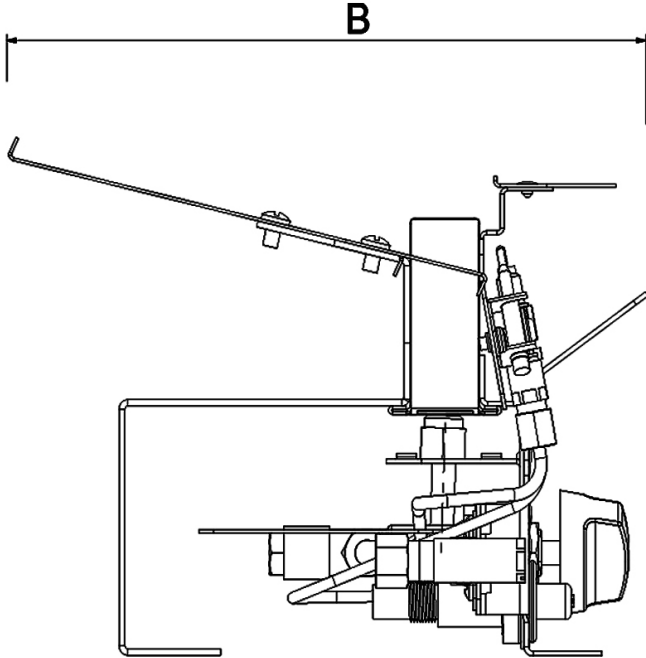

# CAST TEC 16 - CTTC00MN

TOP VIEW

Dimensions	
Front - A	350mm
Side - B	207mm
Back - C	230mm

## FRONT VIEW

## DFE - GAS BURNER

Dimensions	
Height - A	165mm
Depth - B	215mm