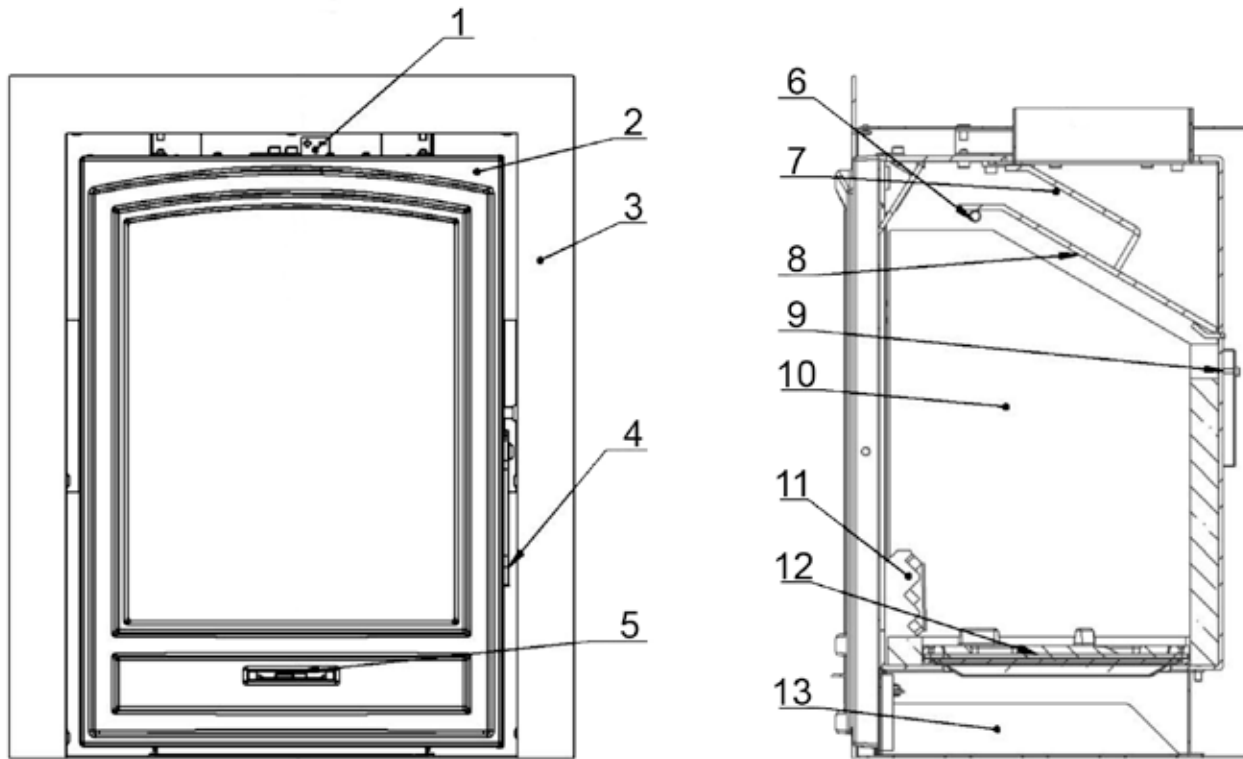

TRAJAN STOVE PARTS LIST

No	NAME
01	Airwash Control
02	Door
03	Trim
04	Door Handle
05	Grate Lever Primary Air Control
06	Baffle Support Pin
07	Upper Baffle Plate
08	Baffle Plate
09	Tertiary Air Inlets
10	Firebox Liners
11	Fuel Retainer
12	Grate
13	Ashpan
14	Multi Tool

14
Multi Tool Details

Flat end for picking up and carrying ashpan

Round end for operating door handle and primary air/grate control