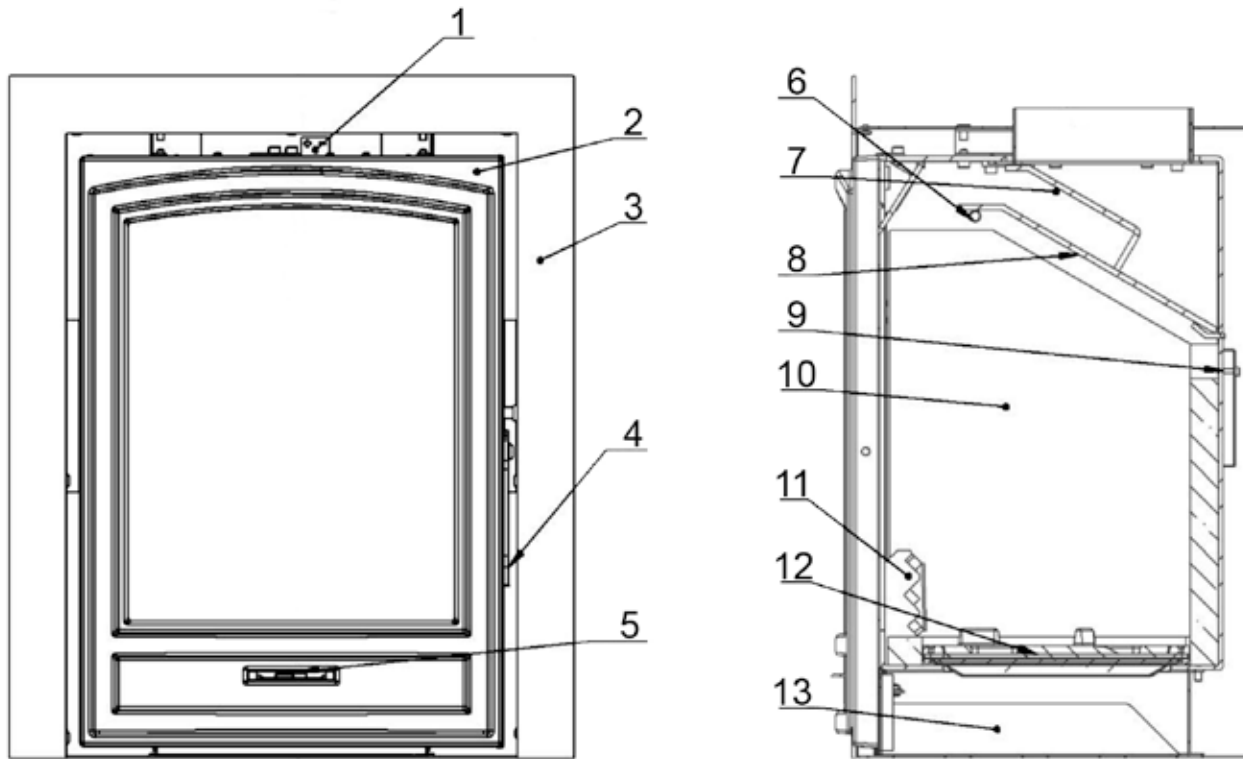

# TRAJAN STOVE PARTS LIST

No	NAME
01	Airwash Control
02	Door
03	Trim
04	Door Handle
05	Grate Lever Primary Air Control
06	Baffle Support Pin
07	Upper Baffle Plate
08	Baffle Plate
09	Tertiary Air Inlets
10	Firebox Liners
11	Fuel Retainer
12	Grate
13	Ashpan
14	Multi Tool

## 14 Multi Tool Details

Flat end for picking up  
and carrying ashpan

Round end for operating  
door handle and primary  
air/grate control