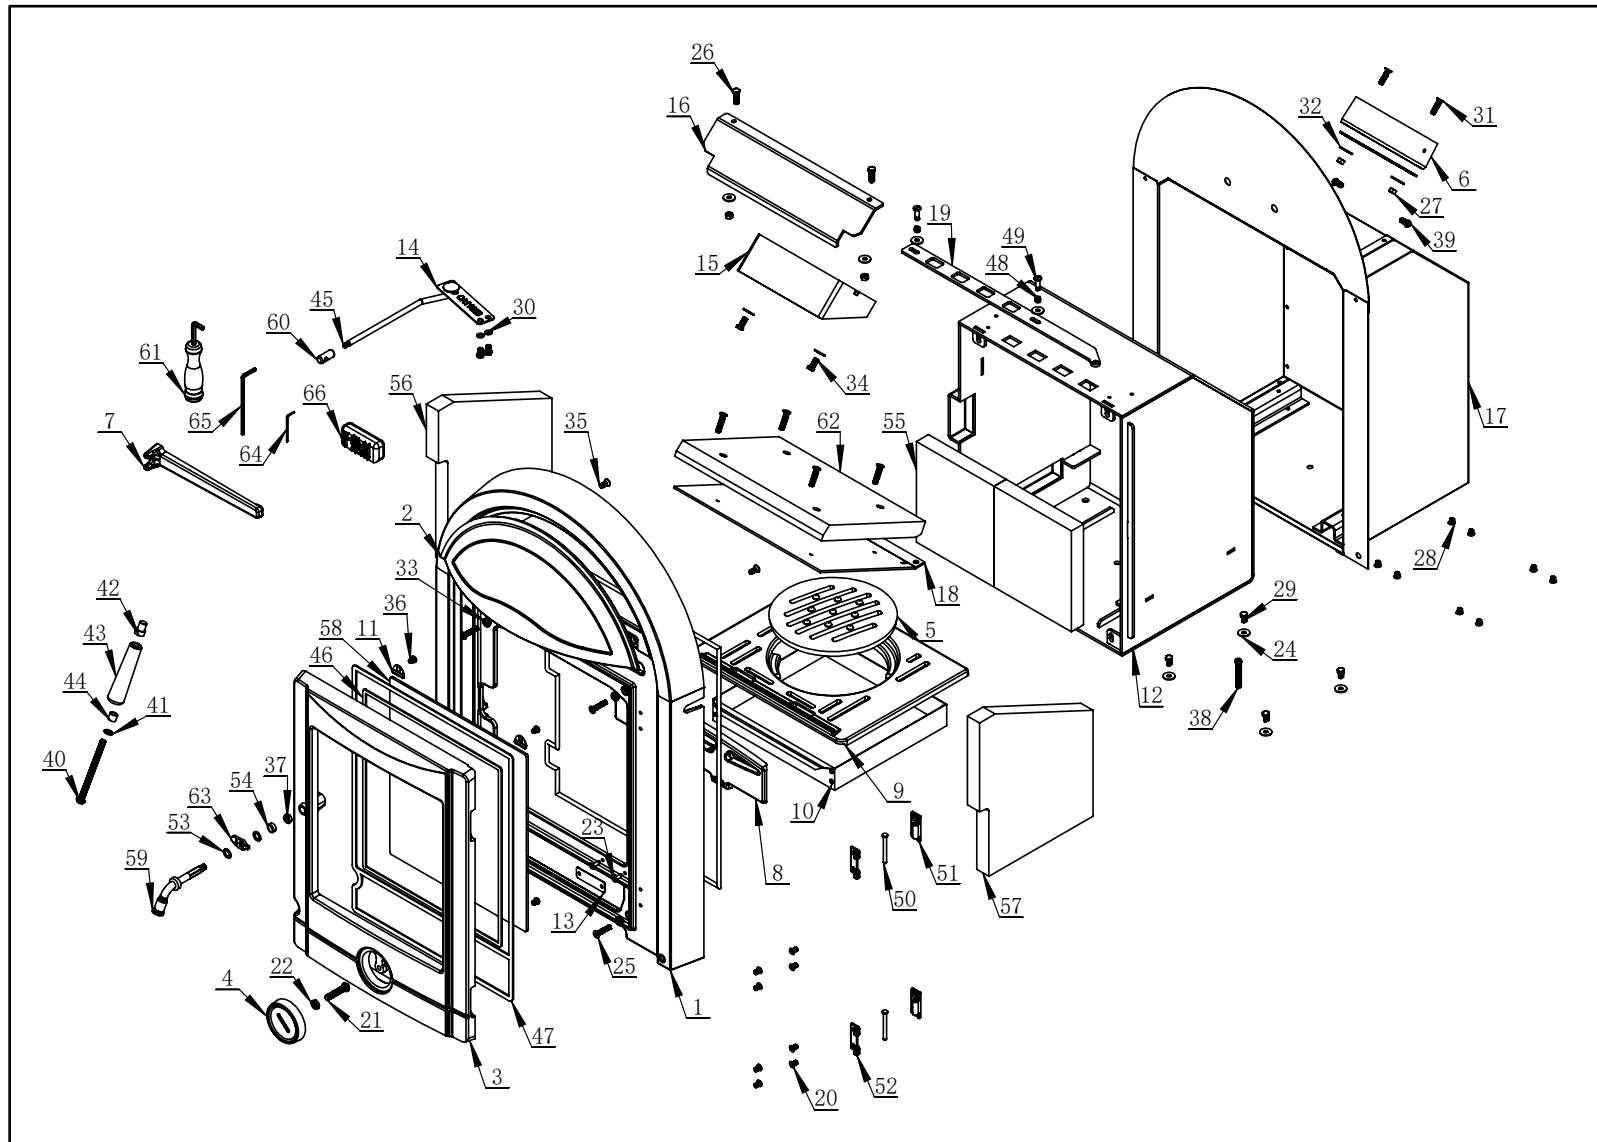

POLARIS INSET ECO'S SPARE PARTS

SPARE PARTS TABLE			
No.	Code	Name	Qty
1	I1403A	Frame	1
2	I1419	Top of Frame	1
3	I1407	Door	1
4	CAF0660	Spin valve	1
5	I1115	Moving grate	1
6	125 (2)	Collar	1
7	CA0105	Ashpan handle	1
8	050101.I1720L	Fuel Retainer	1
9	I2514	Grate	1
10	CA1209	Ashpan	1
11	CA1112	Glass clips	4
12	CANK25	Inside frame	1
13	CAL0101-ZJ	Serial number	1
14	CA1102-B	Connecting plate	1
15	CA1918-I17U2	Collar damper	1
16	CA1908-I17U2	Air wash damper	1
17	CAWK27	Outside frame	1
18	CA1911-I17U2	Steel baffle	1
19	CA1113-I14U2F2SE	Air wash plate	1
20-41	\	Screws, Bolts, Washers...	74
42	CA0103-ZH	Handle part	1
43	CA0144	Handle	1
44	CA0104-ZH	Rollar	1
45	CA1401-I19	Ridding rod	1

SPARE PARTS TABLE			
No.	Code	Name	Qty
46	CA0801	Fibre Rope	1
47	CA0802-1	Fibre Rope	1
48	CA0707	Spring	2
49	CAL0112	Screw	2
50	CA0614	Hinge shaft	2
51	CA1605	Hinge A	2
52	CA1606	Hinge B	2
53	CA0321	Washer	2
54	CA0148	Rollar	1
55	FRI17U211	Back brick	2
56	FRI17U212	Left brick	1
57	FRI17U213	Right brick	1
58	CA10-I11	Glass	1
59	CA0101-ZH-1	Handle assemble	1
60	CA0114-083	Cylindrical handle	1
61	CA0137	Ridding rod handle	1
62	FRI17U229	Baffle	1
63	CA1507A	Door handle catch	1
64	100103.NLFBS-007	Spanner	1
65	100103.NLFBS-004	Spanner	1
66	0899.CATSGZJ-001	Desiccant	1