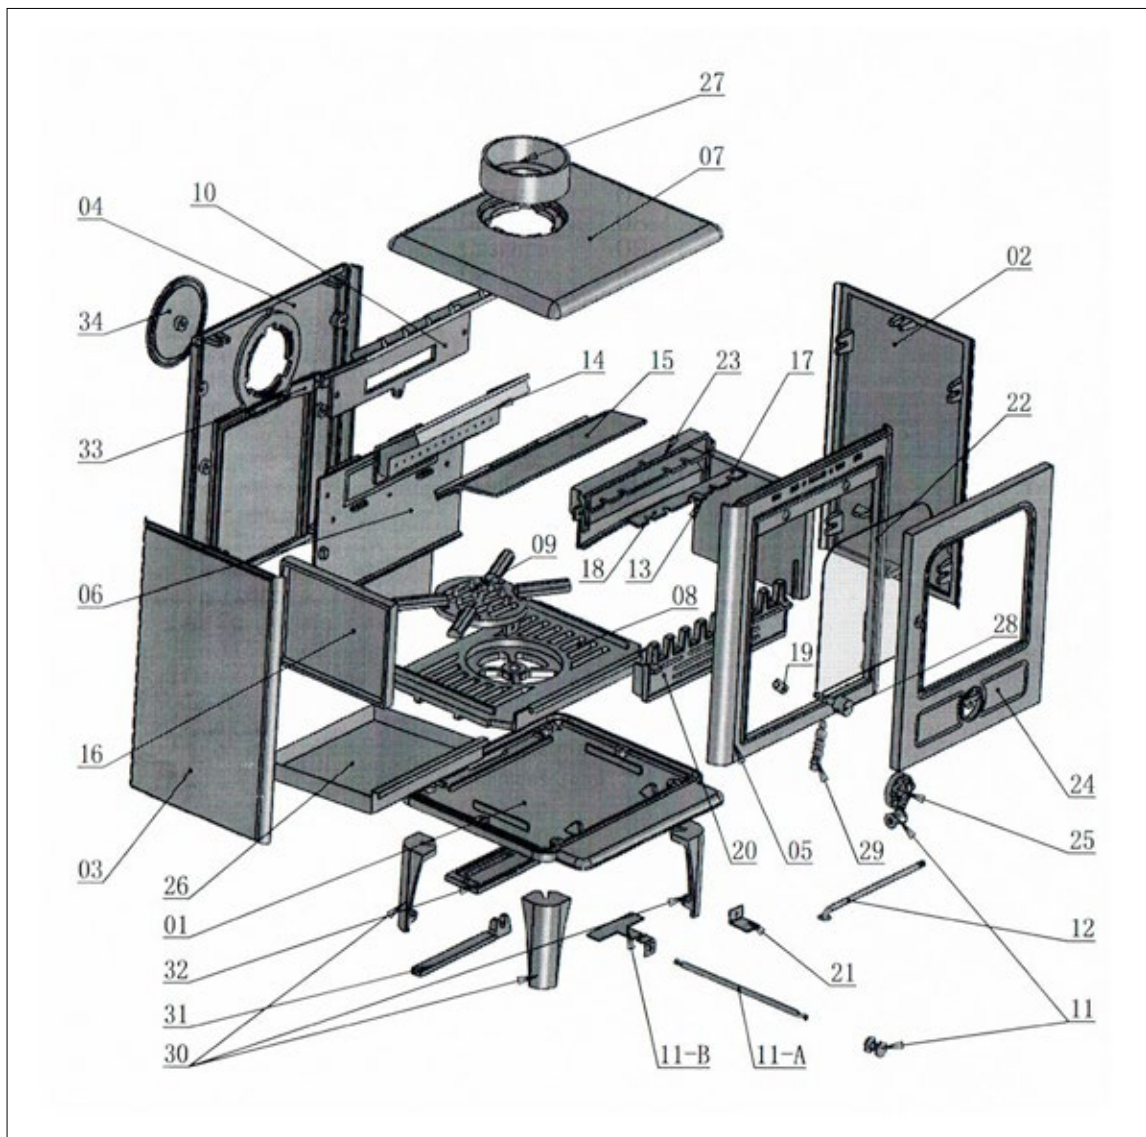

NORVIK STOVE PARTS LIST

No	NAME	MATERIAL
01	Base	Cast Iron
02	Right Side	Cast Iron
03	Left Side	Cast Iron
04	Back	Cast Iron
05	Door Frame	Cast Iron
06	Back Plate	Cast Iron
07	Top	Cast Iron
08	Outer Grate	Cast Iron
09	Inner Grate	Cast Iron
10	Baffle 1	Cast Iron
11	Knob	Stainless Steel
11-A	Slider Bar	Stainless Steel
11-B	Slider Plate	Steel
12	Steel Riddle Bar	Stainless Steel
13	Spring Washer	Steel
14	Baffle 2	Cast Iron
15	Baffle 3	Cast Iron
16	Inner Right Side Brick	Cast Iron
17	Inner Left Side Brick	Cast Iron
18	Steel Slider	Steel
19	Door Catch	Steel
20	Coal Guard	Cast Iron
21	Riddle Bar Connector	Steel
22	Door Glass	Heat Resistant Glass
23	Air Cover Plate	Cast Iron
24	Door	Cast Iron
25	Door Spinner	Cast Iron
26	Tin Ashpan	Tinplate
27	Flue Collar	Cast Iron
28	Door Handle Knob	Stainless Steel
29	Door Handle	Stainless Steel
30	Legs	Cast Iron
31	Opening Tool	Cast Iron
32	Bottom Cover Plate	Cast Iron
33	Flue Strip	Cast Iron
34	Flue Cover	Cast Iron