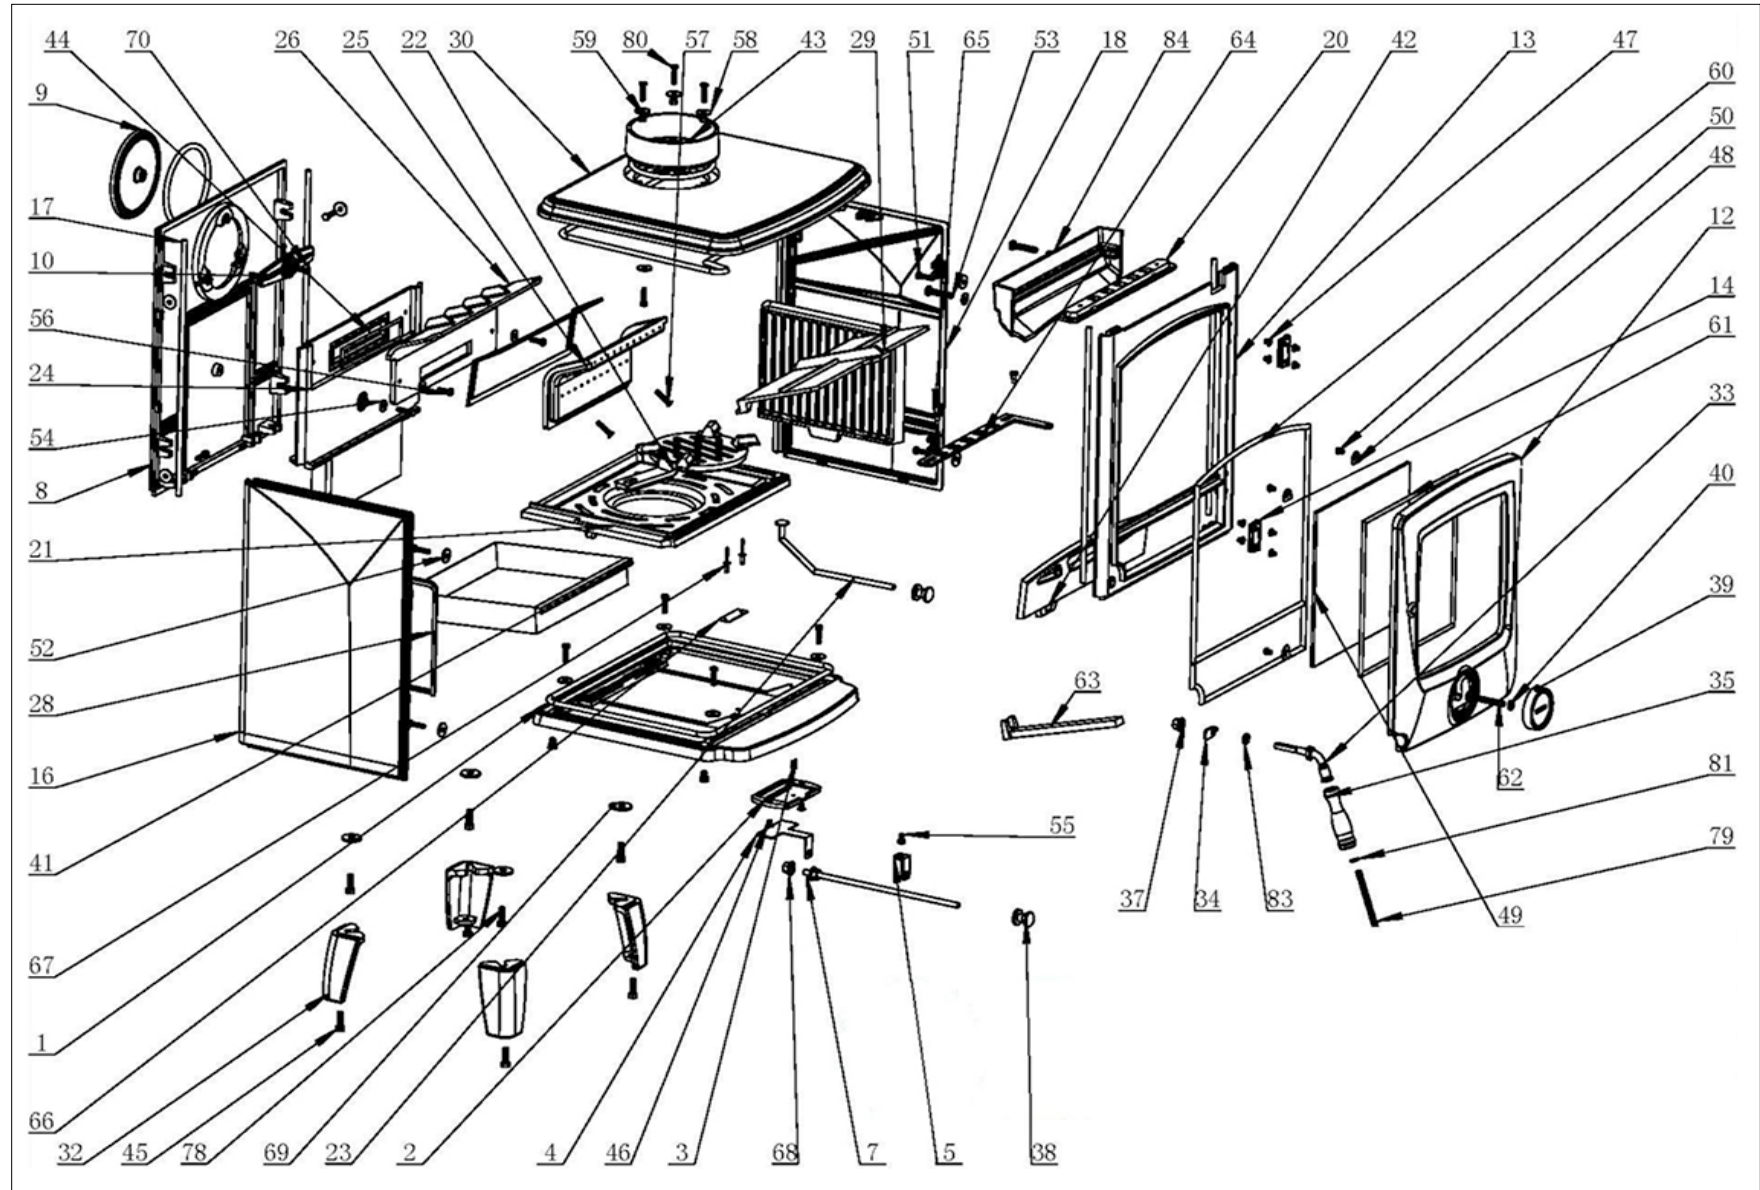

COUGAR 5 STOVE PARTS LIST

COUGAR 5 STOVE PARTS LIST

No	Code	NAME
01	501	Base
02	CA0903	Back Air Damper
03	CA0702	Spring
04	CA0901	Back Air Plate
05	CA1103	Damper Rod Bracket
07	CA130104	Damper Rod
08	504	Back
09	C125	Flue Cover Blanking Plate
10	C125Y	Blanking Plate locking Bar
12	T120207	Fire Door
13	503	Front
14	CA1602	Door Hinge
16	T120105	Left Plate
17	CA0802	Fiberglass Rope
18	T120106	Right Plate
20	556	Are Wash Cover
21	514	Grate
22	AF0515	Moving Grate
23	CA1401-SM05	Riddling Rod
24	511	Back Brick
25	517	Lower Baffle
26	516	Middle Baffle
28	51213	Left, Right Brick
29	518	Top Baffle
30	502	Hob
32	523	Leg
33	CA0101-ZH	Fire Door Handle Axle
34	CA1503	Door Catch
35*	CA0102-ZH	Door Handle Bar
37	CA0412	Nut
38	CA010402	Pull Rod Knob
39	CAF0660	Spin Valve
40	CA0403	Nut
41	CA1204	Ashpan
42	T120120	Fire Fence

No	Code	NAME
43	125	Spigot
44	CA0801	Fiberglass Rope
45	CA0225	Hexagon Head Bolts
46	CA0292	Flat Counter Sunk Bolts
47	CA0293	Flat Counter Sunk in-Hexagon Bolts
48	CA1112	Glass Clips
49	CA10T1201	Door Glass
50	CA0293-1	Hexagon Head Bolts
51	CA0214	Hexagon Head Bolts
52	CA0302	Washer
53	CA0217	Hexagon Head Bolts
54	CA0301	Washer
55	CA0211	Hexagon Head Bolts
56	CAL0102-007	Hexagon Head Bolts
57	BXGCT	Flat Counter Sunk Bolts
58	CA0302	Washer
59	CA0402	Nut
60	CA0802	Fiberglass Rope
61	CA0801	Fiberglass Rope
62	CA0267-001	Cup Head Bolts(+)
63	CA0105	Ashpan Tool
64	CA1113-05	Air Wash Shutter
65	CAL0103	Axial Fiber
66	CAL0101-ZJ	Date Plaque
67	BXGMD-2	Rivet
68	CA0409	Kep Nut
69	CA0305	Washer
70	CA0274	Flat Counter Sunk in-Hexagon Bolts
78	CA0225	Hexagon Head Bolts
79*	CA0266	Cup Head Bolts (+)
80	CA0276	Flat Counter Sunk in-Hexagon Bolts
81*	CA0501-1	Spring Washer
83	CA0502	Spring Washer
84	AF0509	Air Wash Base