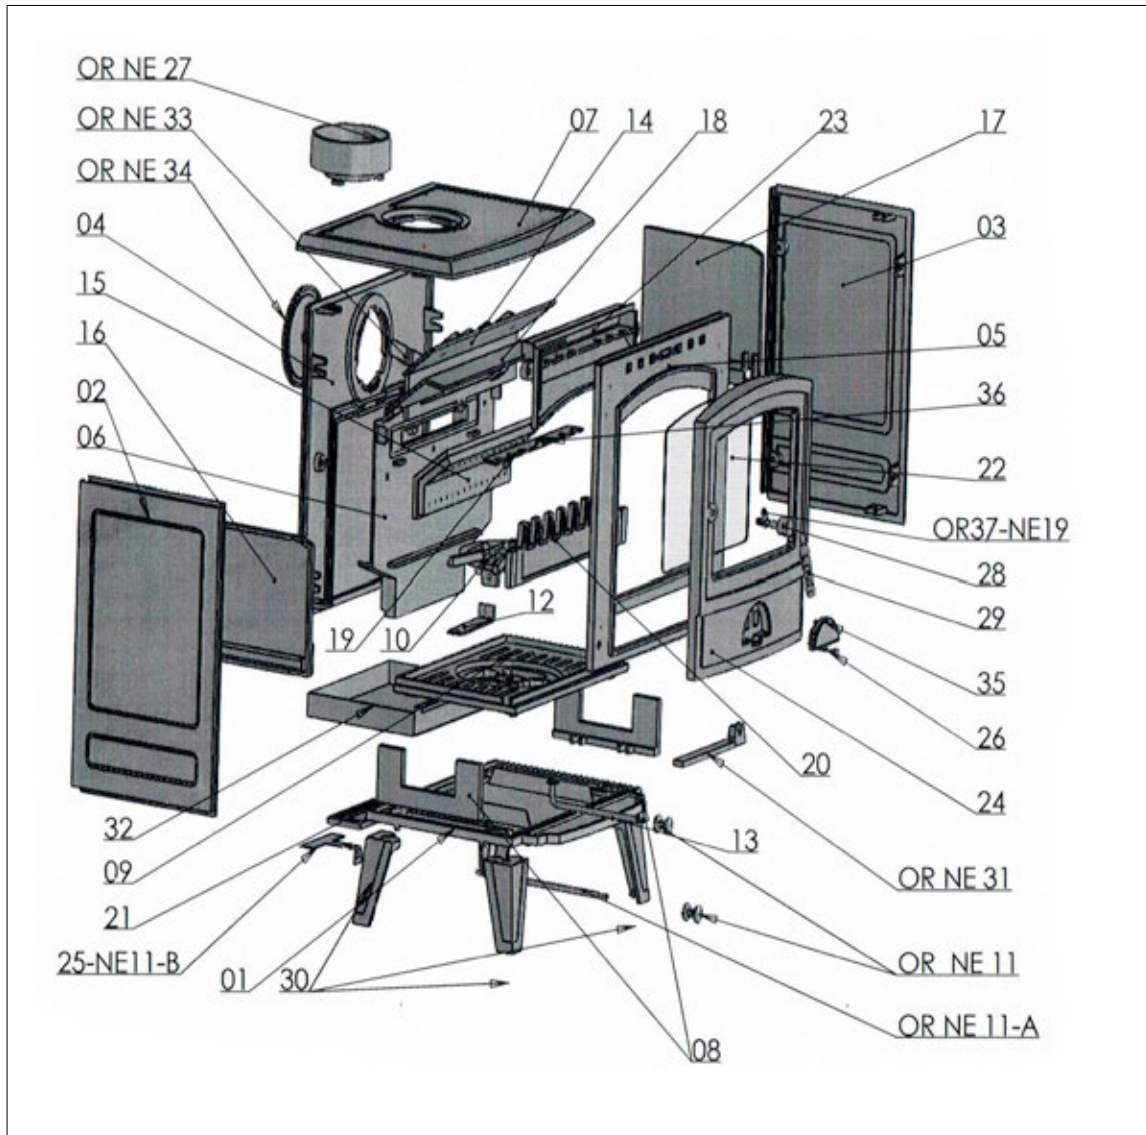

ALBERG STOVE PARTS LIST

No	NAME	MATERIAL
01	Base	Cast Iron
02	Right Side	Cast Iron
03	Left Side	Cast Iron
04	Back	Cast Iron
05	Door Frame	Cast Iron
06	Rear Brick	Cast Iron
07	Top	Cast Iron
08	Grate Support LH/RH	Cast Iron
09	Outer Grate	Cast Iron
10	Inner Grate	Cast Iron
11	Steel Knob	Stainless Steel
11-A	Steel Riddle Bar 1	Stainless Steel
12	Steel Slider 1	Steel
13	Steel Riddle Bar 2	Stainless Steel
14	Baffle 1	Cast Iron
15	Baffle 2	Cast Iron
16	Inner Brick Side Right	Cast Iron
17	Inner Brick Side Left	Cast Iron
18	Baffle 3	Cast Iron
19	Steel Slider For The Door	Steel
20	Coal Guard	Cast Iron
21	Bottom Cover Plate	Cast Iron
22	Glass	Heat Resistant Glass
23	Air Cover Plate	Cast Iron
24	Door Frame	Cast Iron
25	Steel Slider 2	Steel
26	Door Cover Plate	Cast Iron
27	Flue Collar	Cast Iron
28	Door Handle Knob	Stainless Steel
29	Door Handle	Stainless Steel
30	Legs	Cast Iron
31	Opening Tool	Cast Iron
32	Tin Ashpan	Tinplate
33	Back Rear Bar	Cast Iron
34	Back Rear Plate	Cast Iron
35	Flue Collar Cover	Cast Iron
36	Spring Washer	Steel
37	Door Handle adjustment	Steel