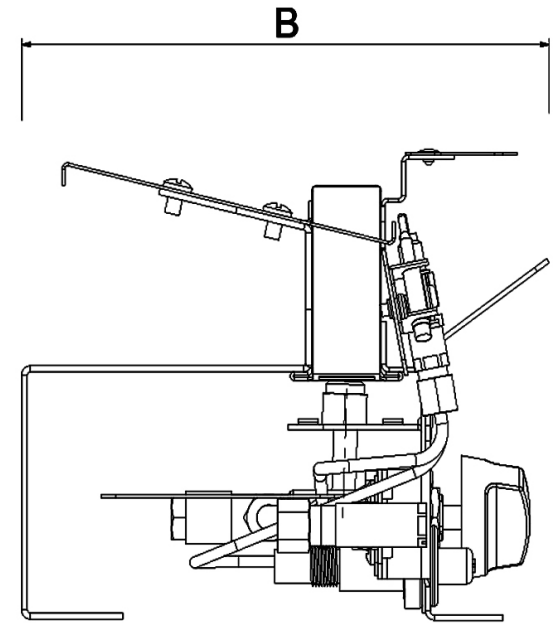

CAST TEC ARCH - CATC00MN

TOP VIEW

Dimentions	
Front - A	404mm
Side - B	156mm
Back - C	280mm

DFE - GAS BURNER

CAST TEC ARCH - CATC00MN

FRONT VIEW

Dimensions	
Height - A	150mm
Depth - B	180mm

DFE - GAS BURNER