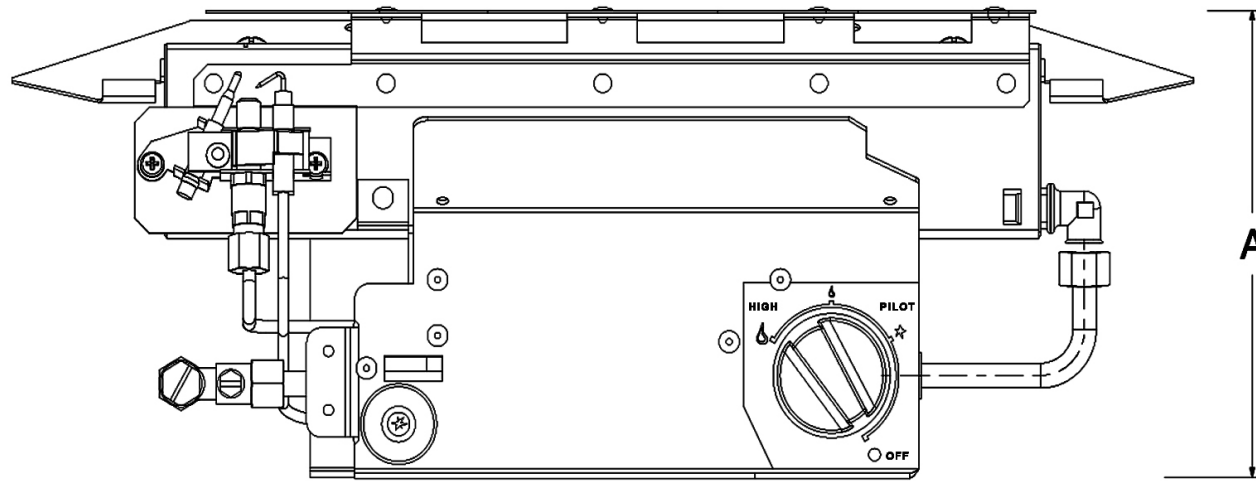

CAST TEC ARCH - CATC00MN

TOP VIEW

Dimentions	
Front - A	404mm
Side - B	156mm
Back - C	280mm

DFE - GAS BURNER

CAST TEC ARCH - CATC00MN

FRONT VIEW

Dimensions	
Height - A	150mm
Depth - B	180mm

DFE - GAS BURNER