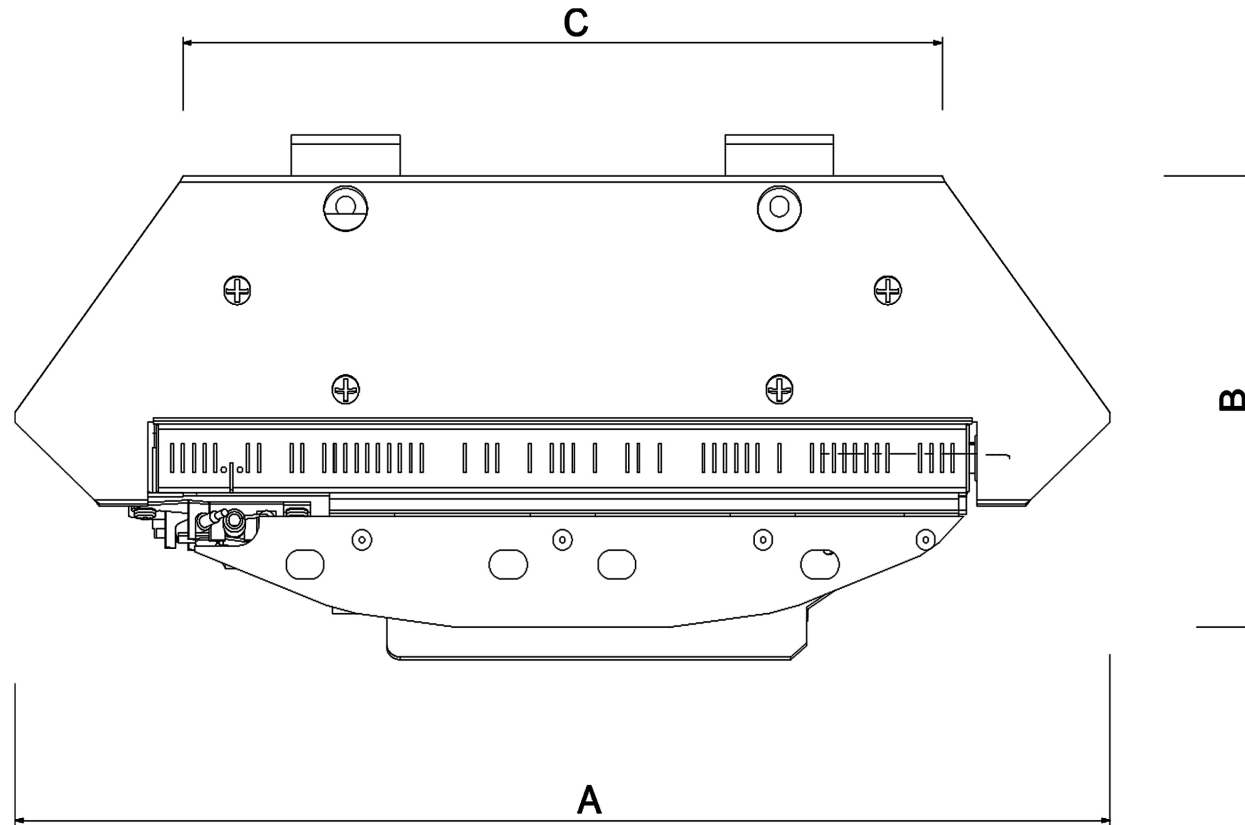

CAST TEC ARCH - CATC00MN

TOP VIEW

Dimentions	
Front - A	404mm
Side - B	156mm
Back - C	280mm

DFE - GAS BURNER

CAST TEC ARCH - CATC00MN

FRONT VIEW

Dimensions	
Height - A	150mm
Depth - B	180mm

DFE - GAS BURNER