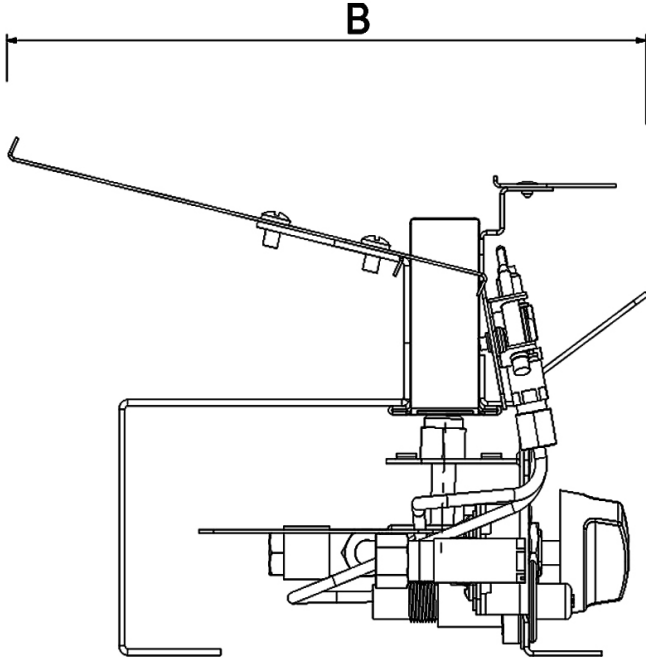

# CAST TEC 16 - CTTC00MN

TOP VIEW

Dimentions	
Front - A	350mm
Side - B	207mm
Back - C	230mm

## FRONT VIEW

## DFE - GAS BURNER

Dimentions	
Height - A	165mm
Depth - B	215mm