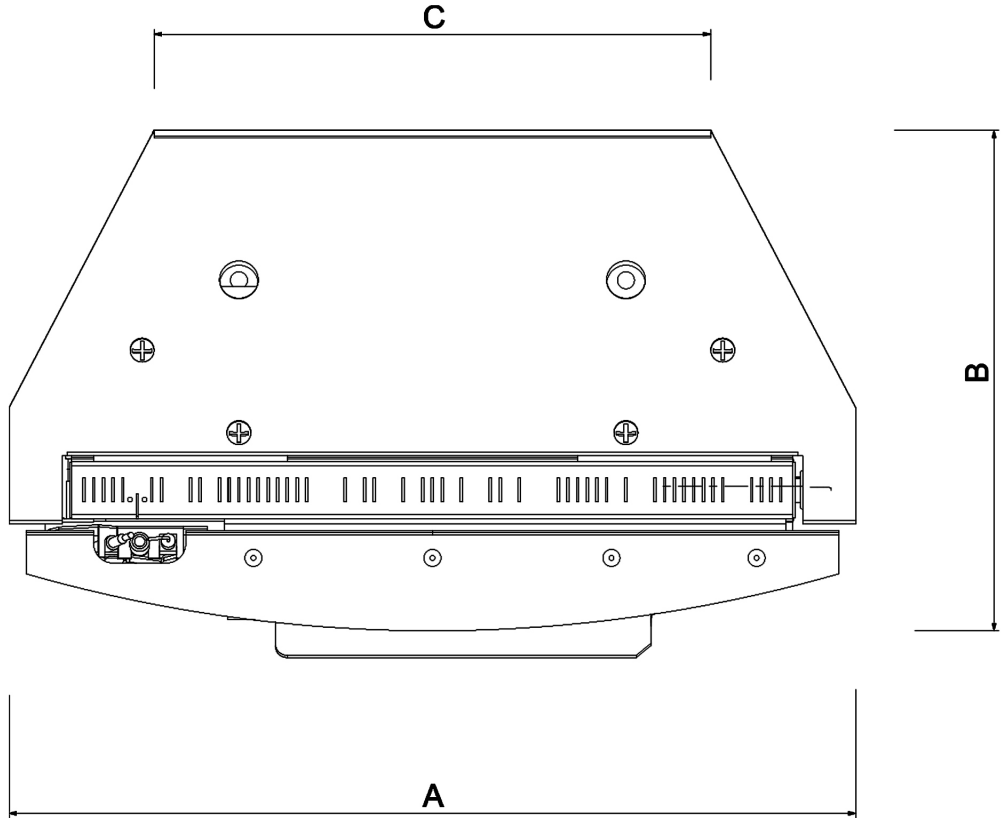

# CAST TEC 16 - CTTC00MN

TOP VIEW

Dimentions	
Front - A	350mm
Side - B	207mm
Back - C	230mm

## DFE - GAS BURNER

Dimentions	
Height - A	165mm
Depth - B	215mm