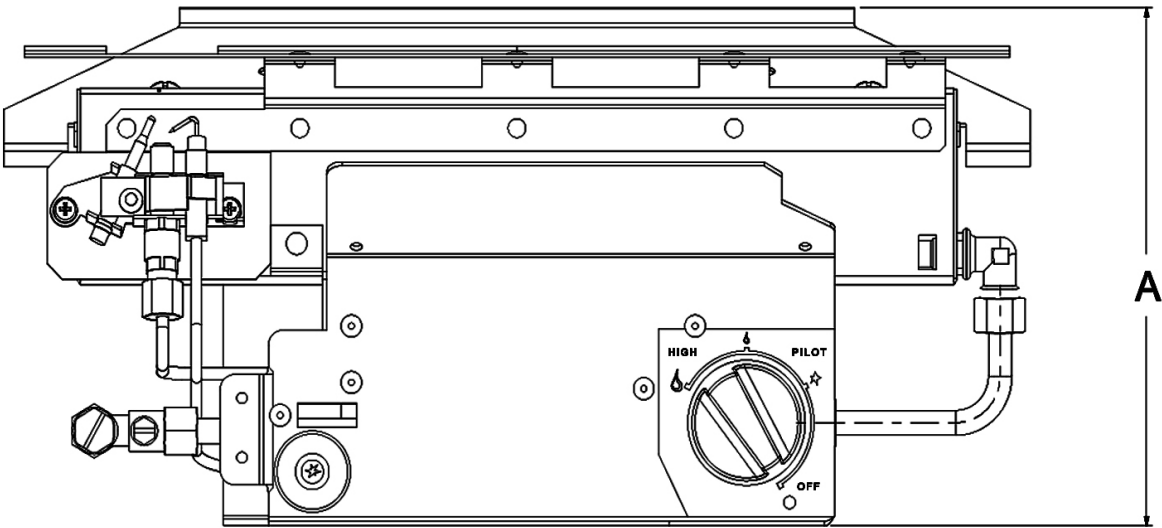

# CAST TEC 16 - CTTC00MN

TOP VIEW

Dimentions	
Front - A	350mm
Side - B	207mm
Back - C	230mm

## DFE - GAS BURNER

Dimentions	
Height - A	165mm
Depth - B	215mm